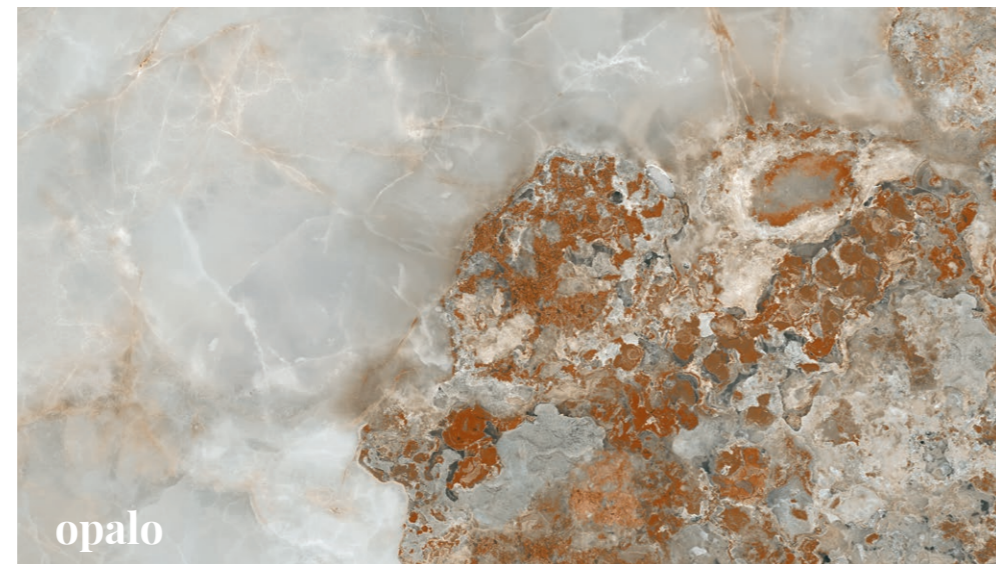

Formatos / Sizes / Formats

120x120
47,24"x47,24"

75x150
29,53"x59,05"

60x120
23,62"x47,24"

32,5x22,5 Disponible en todos los colores. / Available in all colours. / Disponible dans toutes les couleurs.
12,79"x8,85"

30x30 (5x5)
11,81"x11,81"

Códigos / Codes / Codes

Lux Danae Opalo

● 75x150	Rec.	M156	046.350.0059.05142	
● 60x120	Rec.	M132	046.869.0059.05142	
● 120x120	Rec.	M185	046.120.0059.05142	

Lux Danae Esmeralda

● 75x150	Rec.	M156	046.350.0014.05142	
● 60x120	Rec.	M132	046.869.0014.05142	
● 120x120	Rec.	M185	046.120.0014.05142	

Lux Danae Navi

● 75x150	Rec.	M156	046.350.0118.05142	
● 60x120	Rec.	M132	046.869.0118.05142	
● 120x120	Rec.	M185	046.120.0118.05142	

Malla Lux Danae

● Esmeralda	32,5x22,5 Malla	P46	086.297.0014.05142	
● Opalo	32,5x22,5 Malla	P46	086.297.0059.05142	
● Navi	32,5x22,5 Malla	P46	086.297.0118.05142	
● Esmeralda	30x30(5) Malla	M235	086.281.0014.05142	
● Opalo	30x30(5) Malla	M235	086.281.0059.05142	
● Navi	30x30(5) Malla	M235	086.281.0118.05142	

Empaquetado / Packaging / Emballage

Formato	pz/cj	m²/cj	cj/pl	m²/pl	kg/cj	kg/pl
75x150	1	1.13	40	45.20	28.00	1,184.00
60x120	2	1.44	32	46.08	34.50	1,129.00
120x120	1	1.44	36	51.84	38.40	1,422.40
32,5x22,5	9	-	-	-	13.50	-
30x30 (5)	11	1.00	42	42.00	23.00	986.00

Colores disponibles / Available colours / Couleurs disponibles

Piezas especiales / Special pieces / Pièces especiales

Consultar en página / Consult page / Consulter en page: 308

*PELDAÑO GRADONE	*ÁNGULO GRADONE	*RODAPIÉ DECORADO