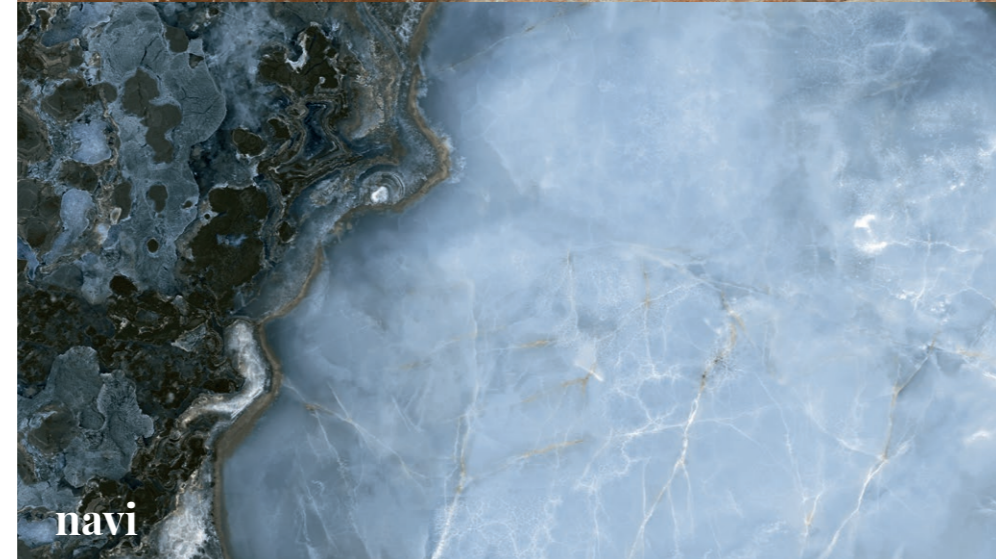

Formatos / Sizes / Formats

120x120
47,24"x47,24"

75x150
29,53"x59,05"

60x120
23,62"x47,24"

32,5x22,5 Disponible en todos los colores. / Available in all colours. / Disponible dans toutes les couleurs.
12,79"x8,85"

30x30 (5x5)
11,81"x11,81"

Códigos / Codes / Codes

Lux Danae Opalo

● 75x150	Rec.	M156	046.350.0059.05142	
● 60x120	Rec.	M132	046.869.0059.05142	
● 120x120	Rec.	M185	046.120.0059.05142	

Lux Danae Esmeralda

● 75x150	Rec.	M156	046.350.0014.05142	
● 60x120	Rec.	M132	046.869.0014.05142	
● 120x120	Rec.	M185	046.120.0014.05142	

Lux Danae Navi

● 75x150	Rec.	M156	046.350.0118.05142	
● 60x120	Rec.	M132	046.869.0118.05142	
● 120x120	Rec.	M185	046.120.0118.05142	

Malla Lux Danae

● Esmeralda	32,5x22,5 Malla	P46	086.297.0014.05142	
● Opalo	32,5x22,5 Malla	P46	086.297.0059.05142	
● Navi	32,5x22,5 Malla	P46	086.297.0118.05142	
● Esmeralda	30x30(5) Malla	M235	086.281.0014.05142	
● Opalo	30x30(5) Malla	M235	086.281.0059.05142	
● Navi	30x30(5) Malla	M235	086.281.0118.05142	

Empaquetado / Packaging / Emballage

Formato	pz/cj	m²/cj	cj/pl	m²/pl	kg/cj	kg/pl
75x150	1	1.13	40	45.20	28.00	1,184.00
60x120	2	1.44	32	46.08	34.50	1,129.00
120x120	1	1.44	36	51.84	38.40	1,422.40
32,5x22,5	9	-	-	-	13.50	-
30x30 (5)	11	1.00	42	42.00	23.00	986.00

Colores disponibles / Available colours / Couleurs disponibles

Piezas especiales / Special pieces / Pièces especiales

Consultar en página / Consult page / Consulter en page: 308

*PELDAÑO GRADONE	*ÁNGULO GRADONE	*RODAPIÉ DECORADO