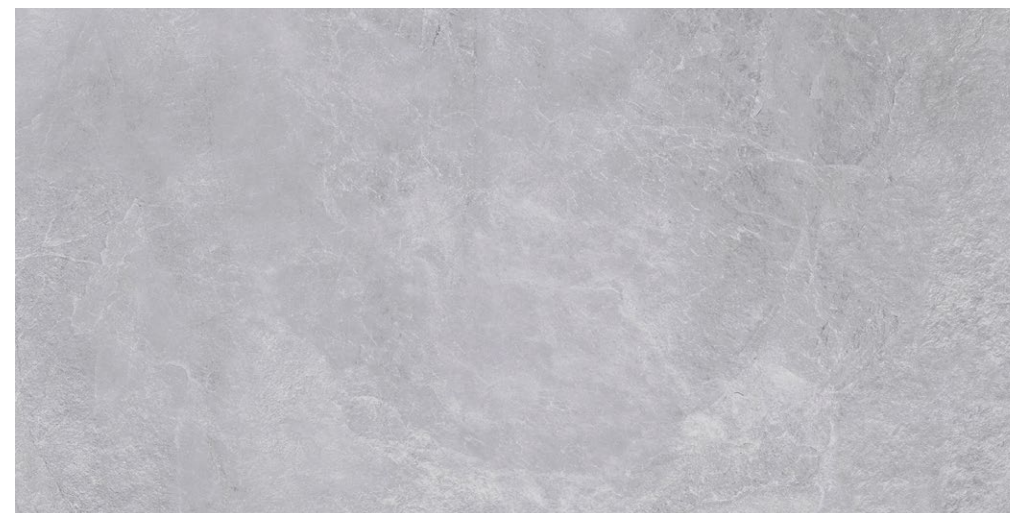

/ Artport SAND

ARTPORT | COLLECTION

/WHITE

MATT

PEI ●●●●○ / R9

60 × 60 [24" × 24"]

7 mm
0.27"
12

30 × 60 [12" × 24"]