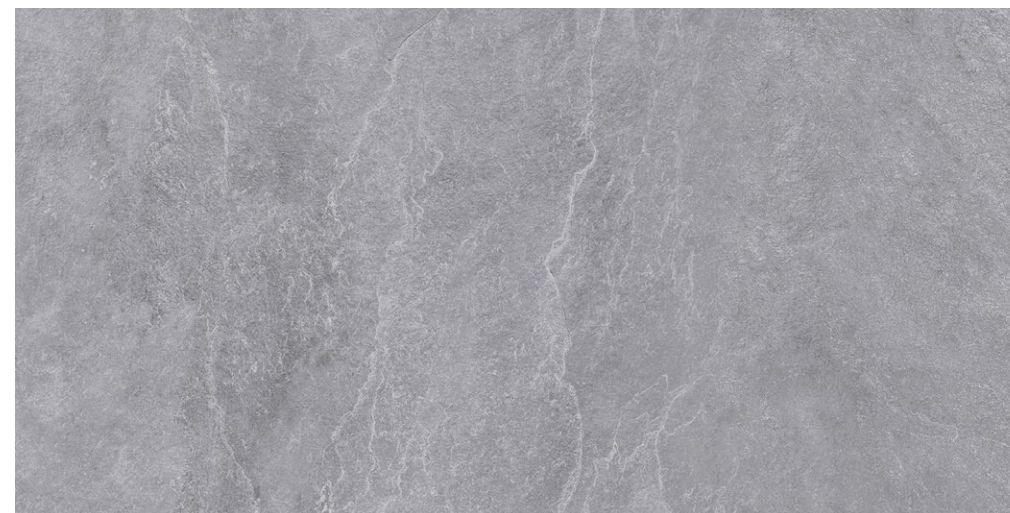

7 mm
0.27"
24

5903313340892

5903313341202