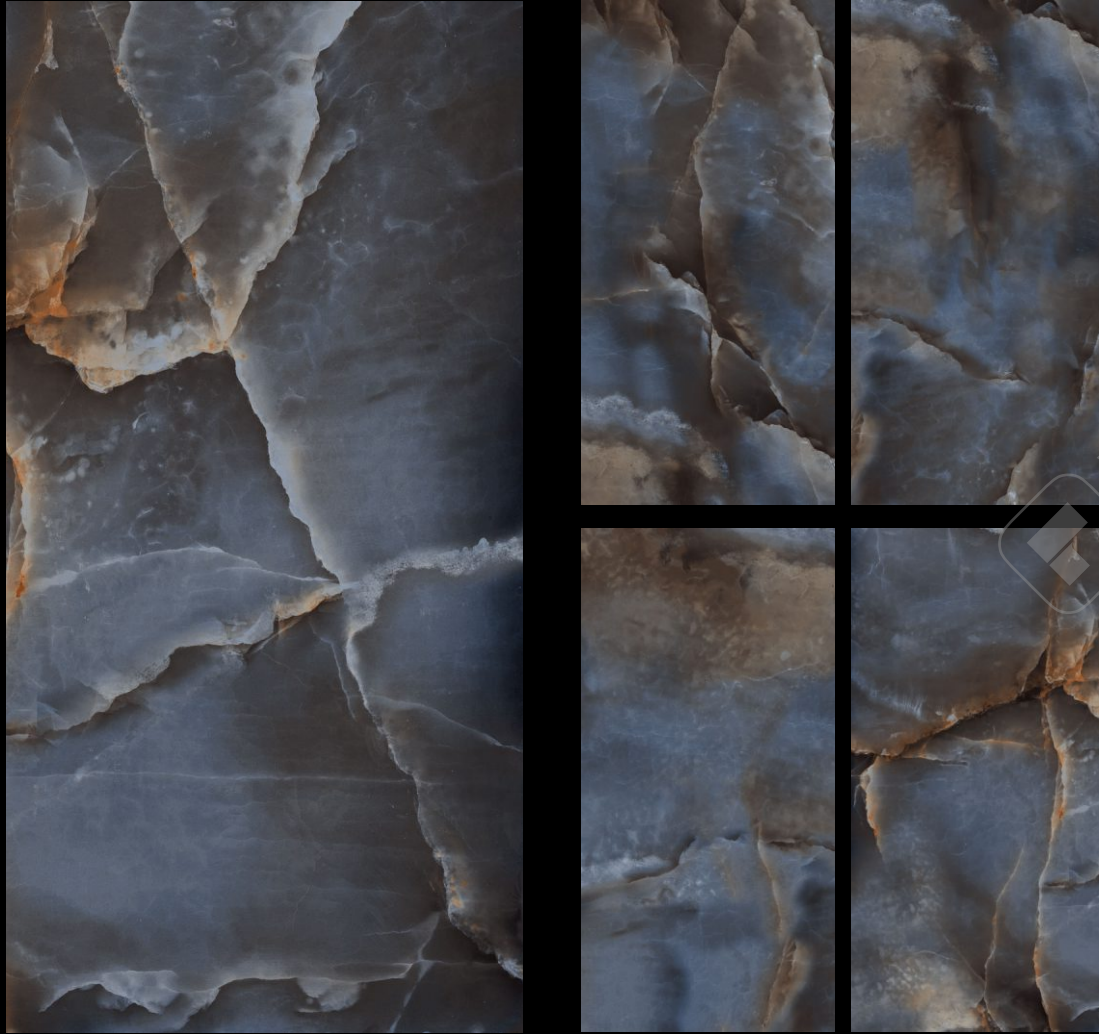

600X
1200MM

RUBIN AZUL

#HIGH GLOSSY

RANDOM: 8

600X
1200MM

RUBIN BEIGE

#POLISHED

RANDOM: 8

600X
1200MM

RUBIN WHITE

#POLISHED

RANDOM: 8