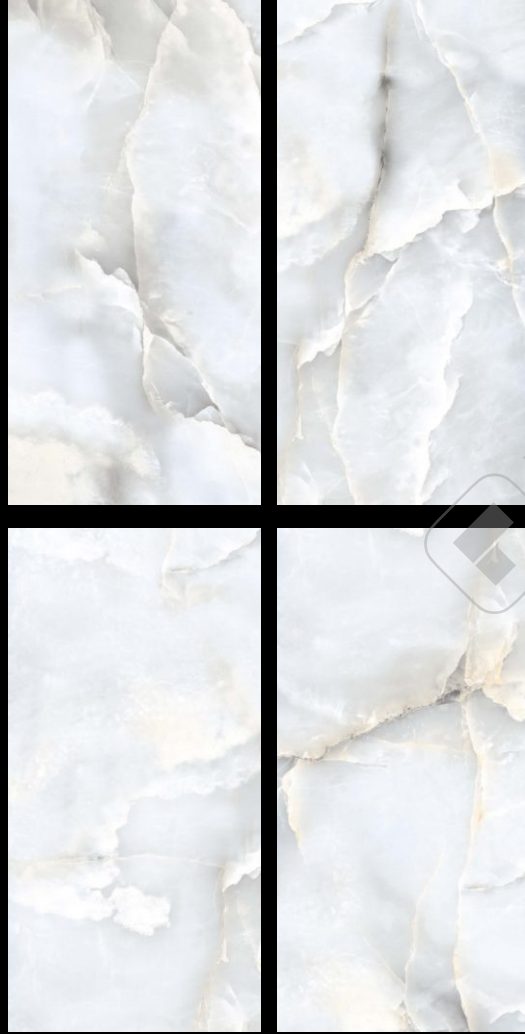

600X
1200MM

RUBIN AZUL

#HIGH GLOSSY

RANDOM: 8

600X
1200MM

RUBIN BEIGE

#POLISHED

RANDOM: 8

600X
1200MM

RUBIN WHITE

#POLISHED

RANDOM: 8