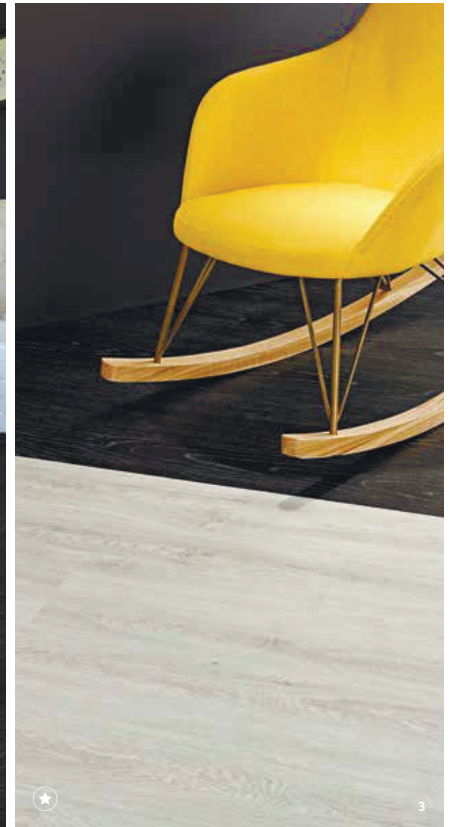

North American Walnut 2236

Plank size 152.4 x 914.4mm

1, 2, 3. Random straight laid. Design ref: 103

Heritage Oak 2239

Plank size 203.2 x 1219.2mm

1, 2, 3. Random straight laid. Design ref: 103

Midnight Ash 2243