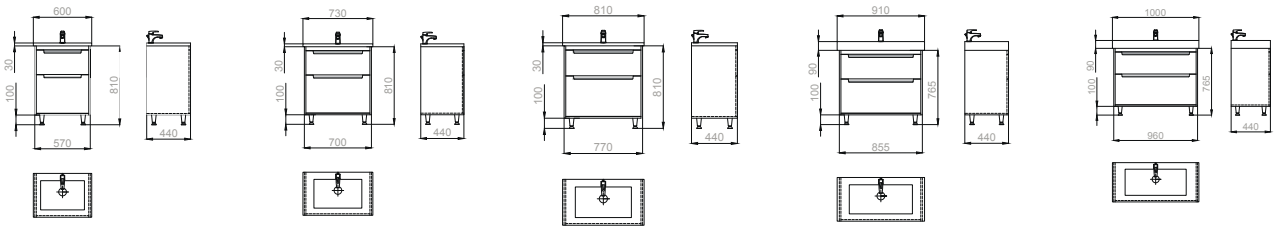

ТУМБИ / ТУМБЫ / CABINETS / SZAFKI

ПЕНАЛИ / ПЕНАЛЫ / TALL CABINETS / SZAFY WYSOKIE