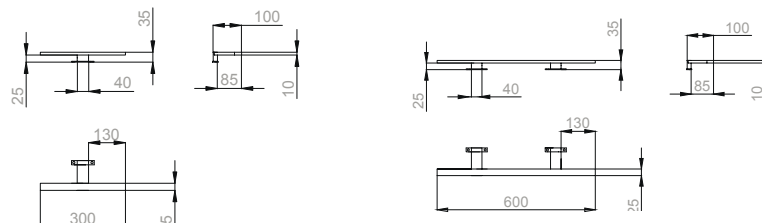

UA

Коллекція GRETA - це сучасний стиль і сучасні кольори. Складний і дуже красивий сірий колір відповідає світовим тенденціям дизайну. Відмінно вписується в інтер'єр з індустріальним дизайном або стилем High-Tech. Основна особливість цієї моделі - це видимі боковини меблів. Фасади в закритому стані знаходяться в межах тумби, залишаючи боковини видимими. Це надає стрункість меблям і робить модель не схожою на інші моделі.

Можливі колірні рішення (боковини): білий, сірий.

RU

Коллекция GRETA - это современный стиль и современные цвета. Сложный и очень красивый серый цвет соответствует мировым тенденциям дизайна. Отлично вписывается в интерьер с индустриальным дизайном или стилем High-Tech. Основная особенность этой модели - это видимые боковины мебели. Фасады в закрытом состоянии находятся внутри тумбы, оставляя боковины видимыми. Это придает стройность мебели и делает модель не похожей на другие модели.

Возможные цветовые решения (боковины): белый, серый.

EN

GRETA Collection - is a modern style and contemporary colors. A complex and very beautiful gray color corresponds to the world's design trends. Excellent fit in the interior to industrial and High-Tech style. The main feature of this model - visible sidewalls. Furniture fronts in the closed state are inside of the cabinet, leaving sidewall visible. This gives the harmony of furniture and does not look like a model to another.

Available colors (sidewalls): white and grey.

PL

Kolekcja GRETA - to nowoczesny styl oraz współczesne kolory. Skomplikowane i bardzo piękny szary kolor odpowiada międzynarodowym tendencjom wzorniczym. Doskonale dopasowanie do wnętrza wzoru przemysłowego lub do stylów high-tech. Główną cechą tego modelu - to widoczny boki mebli. Zamknięte fasady szafki znajdująca w zasięgu, pozostawiają boki widocznymi. To daje meble elegancję i robi niepodobnym do innych modeli.

Dostępne kolory (ścianek bocznych): biały, szary.