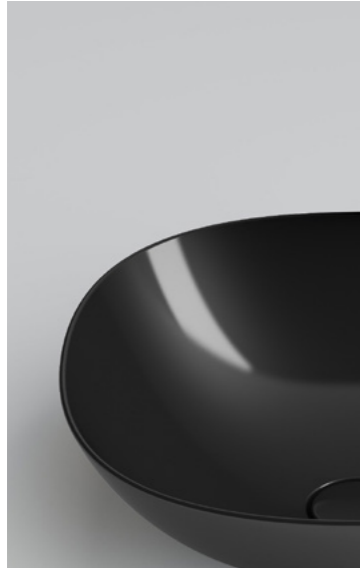

Pod is a shell designed to receive water - an agile, independent and versatile element - while reflecting the comfort and wellness of this element. A sophisticated project, developing different curves which give origin to four shapes that can be reduced to simple geometry: circle, square, rectangle, oval. The wide range of sizes meets all aesthetical and functional needs.

## Pod

Appoggio  
Sit-on

- 01 42 x 42 x h15 cm
- 02 Ø45 x h15 cm
- 03 50 x 45 x h15 cm
- 04 60 x 38 x h15 cm

01

03

04

Glossy Black

Glossy White

Matt Black

Matt White

Zolfo

Nuvola

Basento

Laguna

Tempesta

Velato