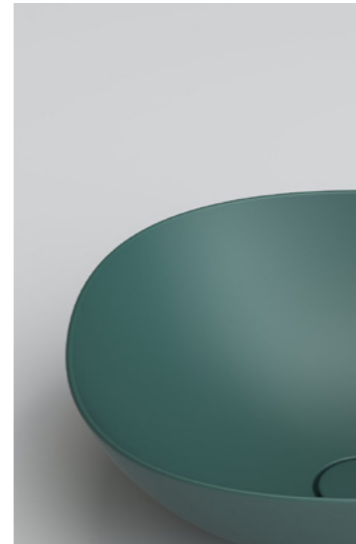

Pod is a shell designed to receive water - an agile, independent and versatile element - while reflecting the comfort and wellness of this element. A sophisticated project, developing different curves which give origin to four shapes that can be reduced to simple geometry: circle, square, rectangle, oval. The wide range of sizes meets all aesthetical and functional needs.

## Pod

Appoggio  
Sit-on

- 01 42 x 42 x h15 cm
- 02 Ø45 x h15 cm
- 03 50 x 45 x h15 cm
- 04 60 x 38 x h15 cm

01

03

04

Glossy Black

Glossy White

Matt Black

Matt White

Zolfo

Nuvola

Basento

Laguna

Tempesta

Velato

Oceano