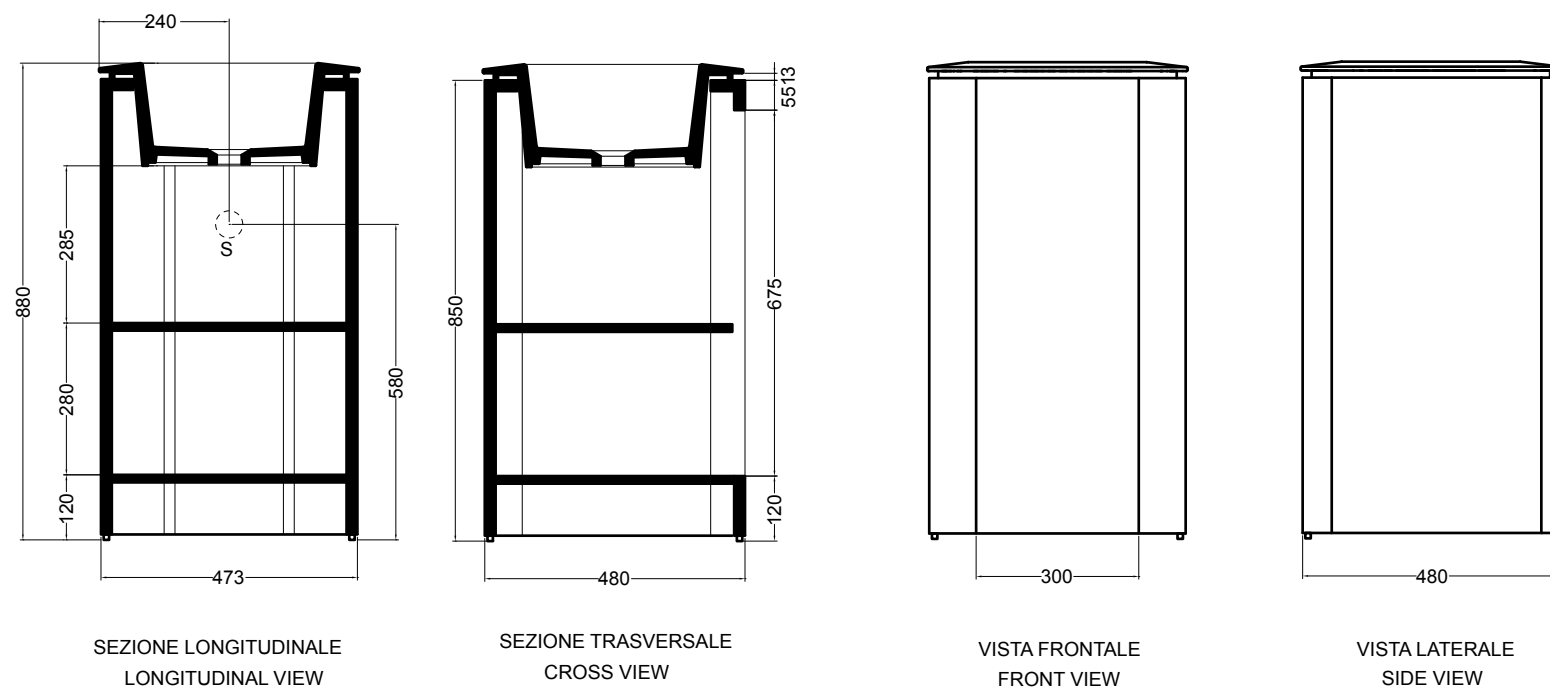

M32014 mobile cilindrico a terra Ø 48 cm_cylindrical floor cabinet Ø 48 cm