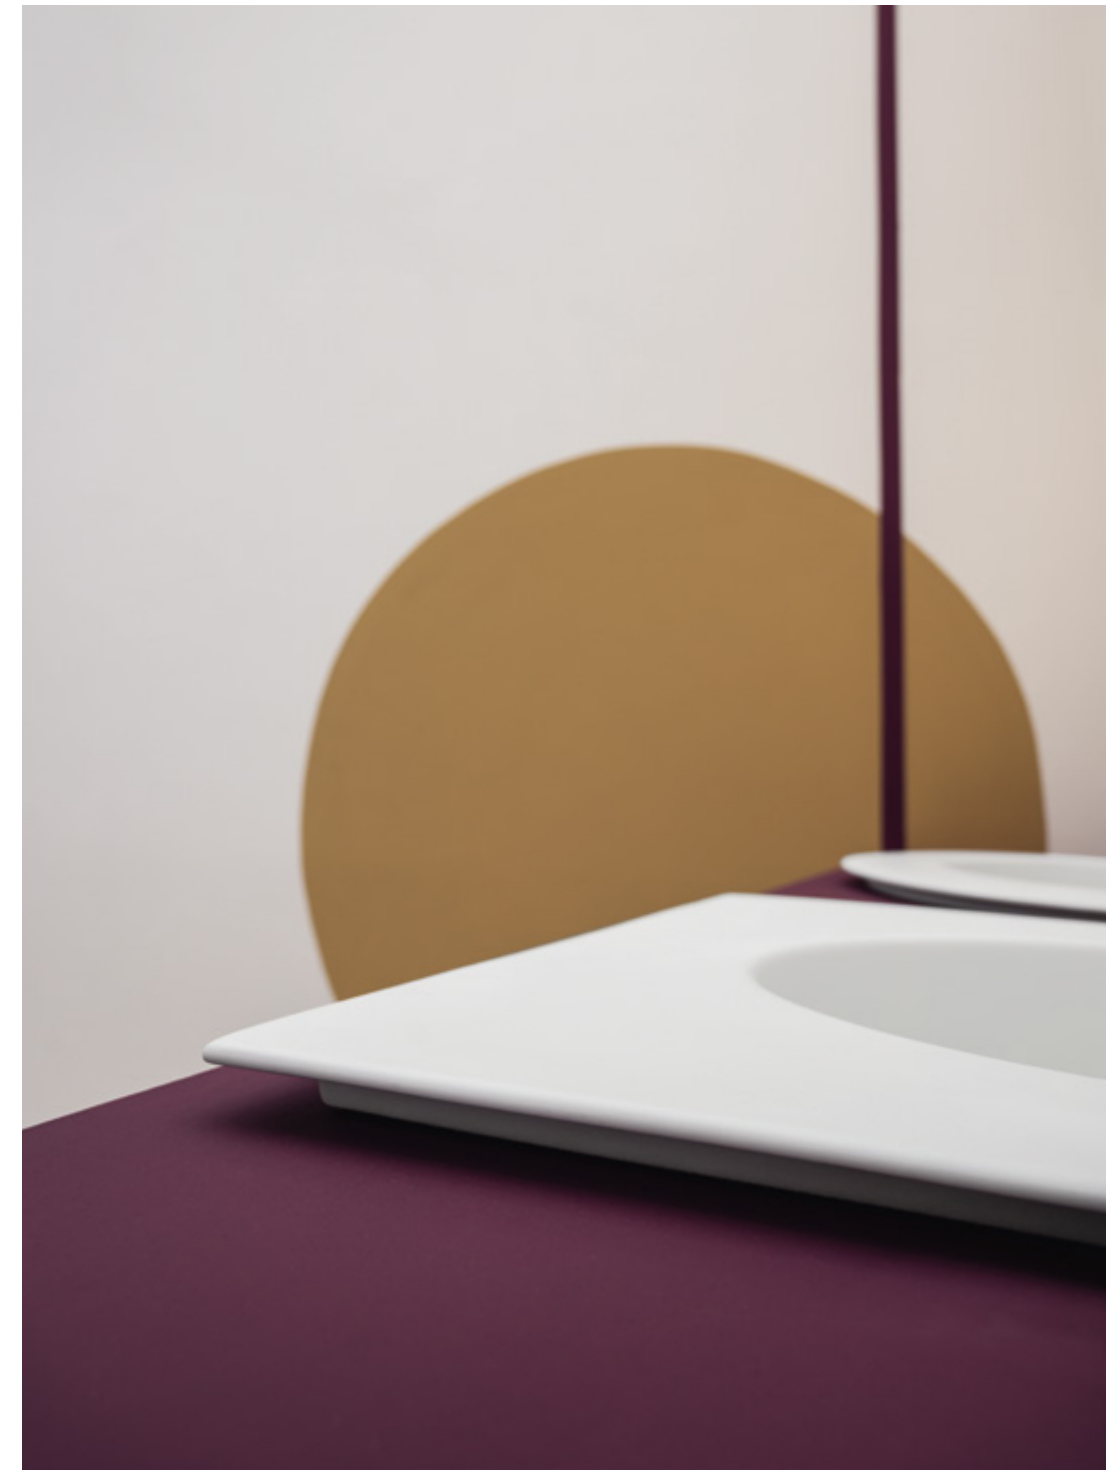

Concentric circles or subtracted from the square, lightness of ceramic opposed to the solidity of the matter, metal structures that support the entire system.

Piano d'appoggio per lavabi\_Top for basin\*

Colori legno laccato . Lacquered finishes

Essenze legno . Wood finishes

Grezzo stuccabile . Paintable finish

Colori ceramica . Ceramic colors

\*Compatibili solo con Skyland 48\_For Skyland 48 only

\*\*Compatibili solo con Skyland 55\_For Skyland 55 only

\_Set 1

**32135-12** lavabo Bianco matt Ø 55 cm\_basin White matt Ø 55 cm  
**32134-12** lavabo Bianco matt 55 cm\_basin White matt 55 cm  
**330252** specchio rotondo 60x75 cm\_round mirror 60x75 cm  
**330278** specchio 40x80 cm\_specchio 40x80 cm