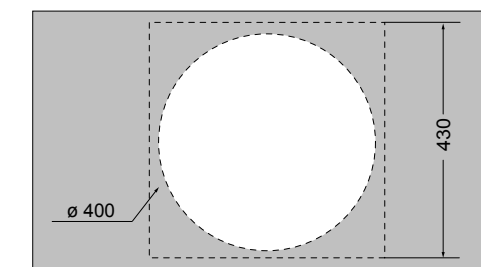

32134 lavabo quadrato 55x55 cm_square basin 55x55 cm

scasso consigliato tondo Ø 400 quadrato 430 x 430
per foro rubinetto
recommended cutting template Ø 400
square 430 x 430 for tap hole