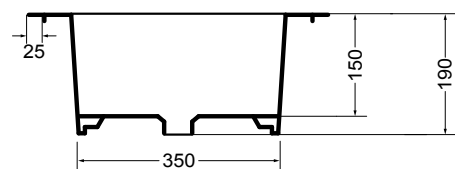

07 Nero matt\_Black matt

15 Verde matt\_Green matt

17 Blu matt\_Blue matt

32132 lavabo rotondo convesso Ø 48 cm\_round convex basin Ø 48 cm

scasso consigliato Ø 360  
recommended cutting template Ø 360

32135 lavabo rotondo piano Ø 55 cm\_round flat basin Ø 55 cm

scasso consigliato Ø 400  
recommended cutting template Ø 400

32136 lavabo rotondo piano vasca quadra Ø 55 cm\_round basin square bowl Ø 55 cm

scasso consigliato quadrato 360 x 360  
recommended cutting template 360 x 360