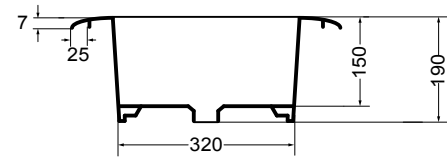

07 Nero matt\_Black matt

15 Verde matt\_Green matt

17 Blu matt\_Blue matt

32132 lavabo rotondo convesso Ø 48 cm\_round convex basin Ø 48 cm

scasso consigliato Ø 360  
recommended cutting template Ø 360

32135 lavabo rotondo piano Ø 55 cm\_round flat basin Ø 55 cm

scasso consigliato Ø 400  
recommended cutting template Ø 400

32136 lavabo rotondo piano vasca quadra Ø 55 cm\_round basin square bowl Ø 55 cm

scasso consigliato quadrato 360 x 360  
recommended cutting template 360 x 360

32134 lavabo quadrato 55x55 cm\_square basin 55x55 cm

scasso consigliato tondo Ø 400 quadrato 430 x 430  
per foro rubinetto  
recommended cutting template Ø 400  
square 430 x 430 for tap hole

**M32010** mobile cilindrico sospeso Ø 48 cm\_cylindrical wall hung cabinet Ø 48 cm  
**CM32010** gambe e ripiano per mobile sospeso\_legs and shelf for wall hung cabinet