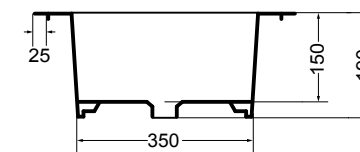

32135 lavabo rotondo piano Ø 55 cm_round flat basin Ø 55 cm

32134 lavabo quadrato 55x55 cm_square basin 55x55 cm