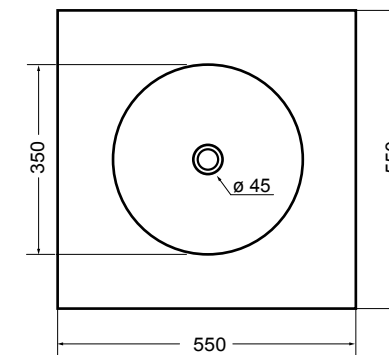

07 Nero matt\_Black matt

15 Verde matt\_Green matt

17 Blu matt\_Blue matt

32132 lavabo rotondo convesso Ø 48 cm\_round convex basin Ø 48 cm

scasso consigliato Ø 360  
recommended cutting template Ø 360

32135 lavabo rotondo piano Ø 55 cm\_round flat basin Ø 55 cm

scasso consigliato Ø 400  
recommended cutting template Ø 400

32136 lavabo rotondo piano vasca quadra Ø 55 cm\_round basin square bowl Ø 55 cm

scasso consigliato quadrato 360 x 360  
recommended cutting template 360 x 360

32134 lavabo quadrato 55x55 cm\_square basin 55x55 cm

scasso consigliato tondo Ø 400 quadrato 430 x 430  
per foro rubinetto  
recommended cutting template Ø 400  
square 430 x 430 for tap hole

**M32010** mobile cilindrico sospeso Ø 48 cm\_cylindrical wall hung cabinet Ø 48 cm  
**CM32010** gambe e ripiano per mobile sospeso\_legs and shelf for wall hung cabinet