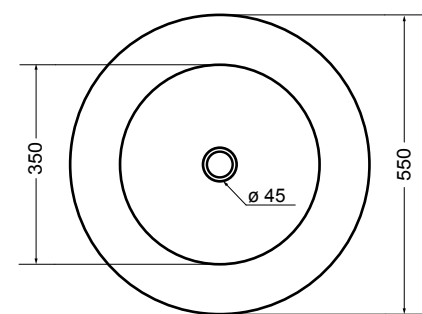

07 Nero matt\_Black matt

15 Verde matt\_Green matt

17 Blu matt\_Blue matt

32132 lavabo rotondo convesso Ø 48 cm\_round convex basin Ø 48 cm

scasso consigliato Ø 360  
recommended cutting template Ø 360

32135 lavabo rotondo piano Ø 55 cm\_round flat basin Ø 55 cm

scasso consigliato Ø 400  
recommended cutting template Ø 400

32136 lavabo rotondo piano vasca quadra Ø 55 cm\_round basin square bowl Ø 55 cm

scasso consigliato quadrato 360 x 360  
recommended cutting template 360 x 360