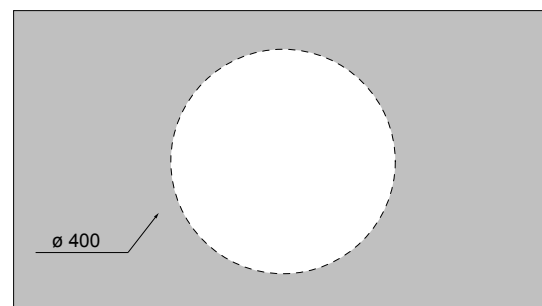

07 Nero matt\_Black matt

15 Verde matt\_Green matt

17 Blu matt\_Blue matt

32132 lavabo rotondo convesso Ø 48 cm\_round convex basin Ø 48 cm

scasso consigliato Ø 360  
recommended cutting template Ø 360

32135 lavabo rotondo piano Ø 55 cm\_round flat basin Ø 55 cm

scasso consigliato Ø 400  
recommended cutting template Ø 400

32136 lavabo rotondo piano vasca quadra Ø 55 cm\_round basin square bowl Ø 55 cm

scasso consigliato quadrato 360 x 360  
recommended cutting template 360 x 360