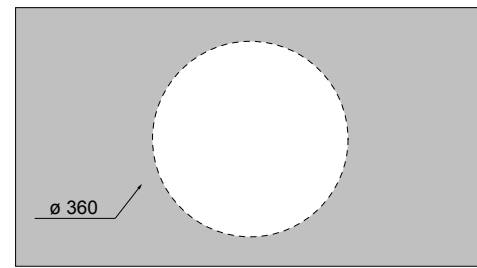

07 Nero matt\_Black matt

15 Verde matt\_Green matt

17 Blu matt\_Blue matt

32132 lavabo rotondo convesso Ø 48 cm\_round convex basin Ø 48 cm

scasso consigliato Ø 360  
recommended cutting template Ø 360

32135 lavabo rotondo piano Ø 55 cm\_round flat basin Ø 55 cm

scasso consigliato Ø 400  
recommended cutting template Ø 400

32136 lavabo rotondo piano vasca quadra Ø 55 cm\_round basin square bowl Ø 55 cm

scasso consigliato quadrato 360 x 360  
recommended cutting template 360 x 360