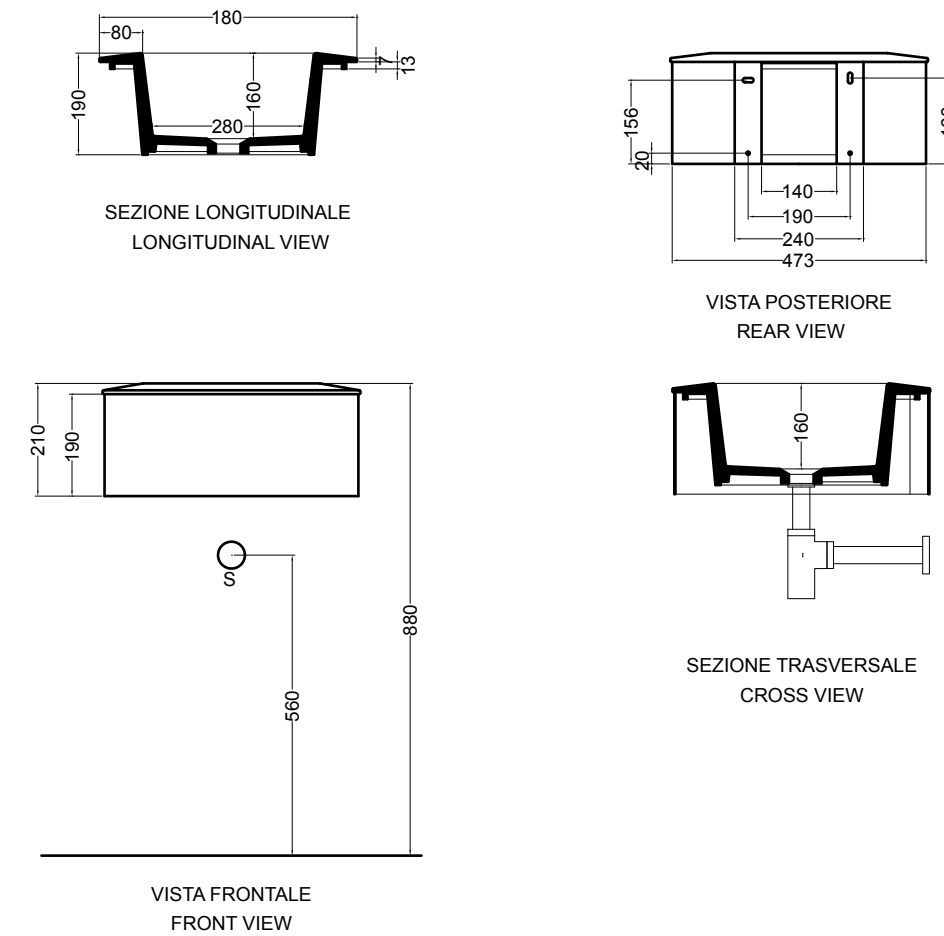

07 Nero matt\_Black matt

15 Verde matt\_Green matt

17 Blu matt\_Blue matt

32132 lavabo rotondo convesso Ø 48 cm\_round convex basin Ø 48 cm

scasso consigliato Ø 360  
recommended cutting template Ø 360

32135 lavabo rotondo piano Ø 55 cm\_round flat basin Ø 55 cm

scasso consigliato Ø 400  
recommended cutting template Ø 400

32136 lavabo rotondo piano vasca quadra Ø 55 cm\_round basin square bowl Ø 55 cm

scasso consigliato quadrato 360 x 360  
recommended cutting template 360 x 360

32134 lavabo quadrato 55x55 cm\_square basin 55x55 cm

scasso consigliato tondo Ø 400 quadrato 430 x 430  
per foro rubinetto  
recommended cutting template Ø 400  
square 430 x 430 for tap hole

**M32010** mobile cilindrico sospeso Ø 48 cm\_cylindrical wall hung cabinet Ø 48 cm  
**CM32010** gambe e ripiano per mobile sospeso\_legs and shelf for wall hung cabinet

**M32014** mobile cilindrico a terra Ø 48 cm\_cylindrical floor cabinet Ø 48 cm

**S32010** HUG struttura sospesa h 21 cm in acciaio inox\_HUG wall hung inox stainless steel frame h 21 cm

**S32014** WEB struttura cilindrica in acciaio inox Ø 48 cm\_WEB cylindrical inox stainless steel frame Ø 48 cm