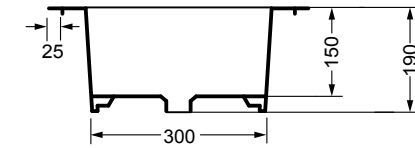

07 Nero matt\_Black matt

15 Verde matt\_Green matt

17 Blu matt\_Blue matt

32132 lavabo rotondo convesso Ø 48 cm\_round convex basin Ø 48 cm

scasso consigliato Ø 360  
recommended cutting template Ø 360

32135 lavabo rotondo piano Ø 55 cm\_round flat basin Ø 55 cm

scasso consigliato Ø 400  
recommended cutting template Ø 400

32136 lavabo rotondo piano vasca quadra Ø 55 cm\_round basin square bowl Ø 55 cm

scasso consigliato quadrato 360 x 360  
recommended cutting template 360 x 360