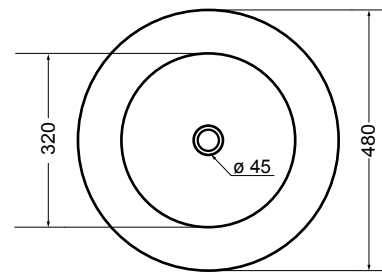

07 Nero matt\_Black matt

15 Verde matt\_Green matt

17 Blu matt\_Blue matt

32132 lavabo rotondo convesso Ø 48 cm\_round convex basin Ø 48 cm

scasso consigliato Ø 360  
recommended cutting template Ø 360

32135 lavabo rotondo piano Ø 55 cm\_round flat basin Ø 55 cm

scasso consigliato Ø 400  
recommended cutting template Ø 400

32136 lavabo rotondo piano vasca quadra Ø 55 cm\_round basin square bowl Ø 55 cm

scasso consigliato quadrato 360 x 360  
recommended cutting template 360 x 360