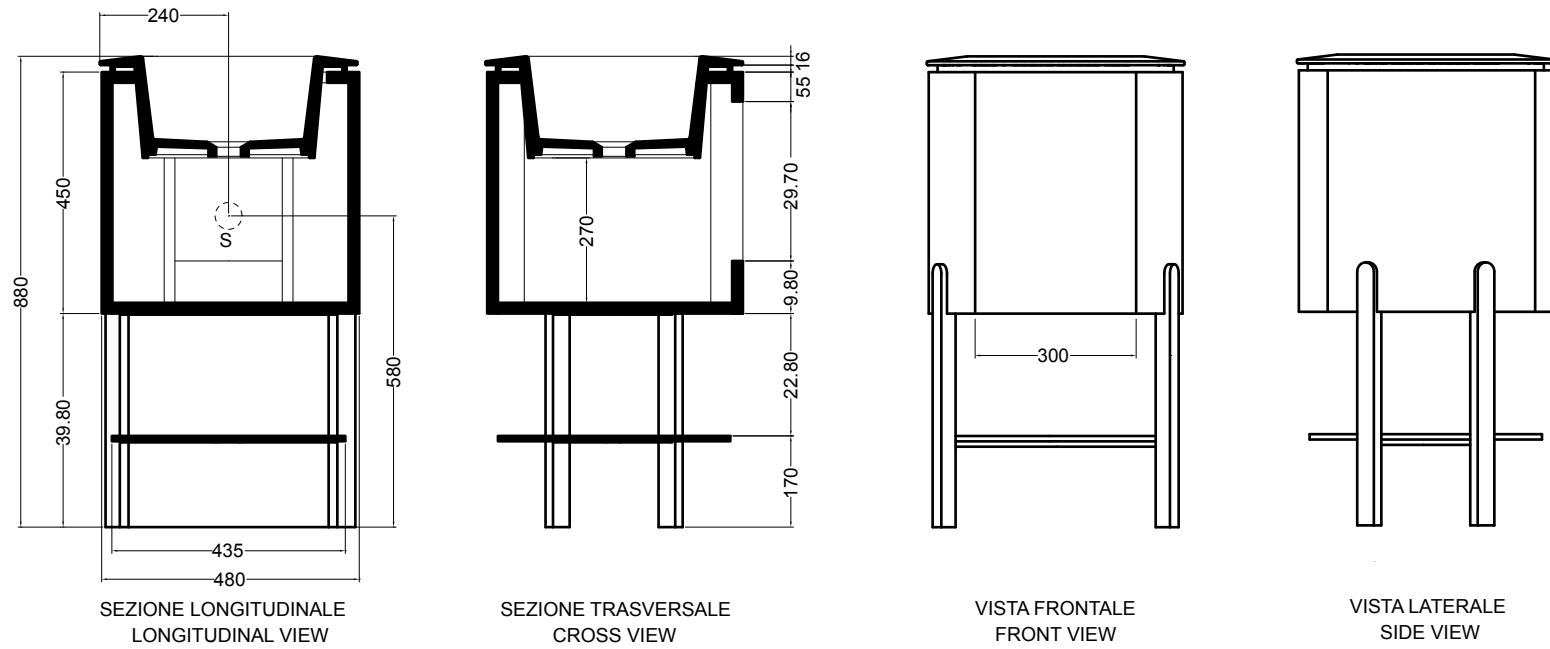

scasso consigliato Ø 400  
recommended cutting template Ø 400

32136 lavabo rotondo piano vasca quadra Ø 55 cm\_round basin square bowl Ø 55 cm

scasso consigliato quadrato 360 x 360  
recommended cutting template 360 x 360

32134 lavabo quadrato 55x55 cm\_square basin 55x55 cm

scasso consigliato tondo Ø 400 quadrato 430 x 430  
per foro rubinetto  
recommended cutting template Ø 400  
square 430 x 430 for tap hole

**M32010** mobile cilindrico sospeso Ø 48 cm\_cylindrical wall hung cabinet Ø 48 cm  
**CM32010** gambe e ripiano per mobile sospeso\_legs and shelf for wall hung cabinet