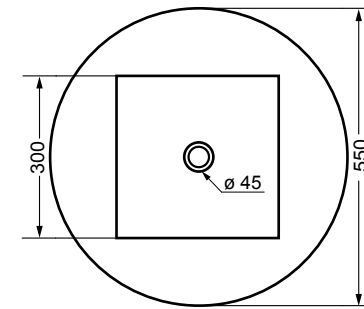

07 Nero matt\_Black matt

15 Verde matt\_Green matt

17 Blu matt\_Blue matt

32132 lavabo rotondo convesso Ø 48 cm\_round convex basin Ø 48 cm

scasso consigliato Ø 360  
recommended cutting template Ø 360

32135 lavabo rotondo piano Ø 55 cm\_round flat basin Ø 55 cm

scasso consigliato Ø 400  
recommended cutting template Ø 400

32136 lavabo rotondo piano vasca quadra Ø 55 cm\_round basin square bowl Ø 55 cm

scasso consigliato quadrato 360 x 360  
recommended cutting template 360 x 360

32134 lavabo quadrato 55x55 cm\_square basin 55x55 cm

scasso consigliato tondo Ø 400 quadrato 430 x 430  
per foro rubinetto  
recommended cutting template Ø 400  
square 430 x 430 for tap hole

**M32010** mobile cilindrico sospeso Ø 48 cm\_cylindrical wall hung cabinet Ø 48 cm  
**CM32010** gambe e ripiano per mobile sospeso\_legs and shelf for wall hung cabinet