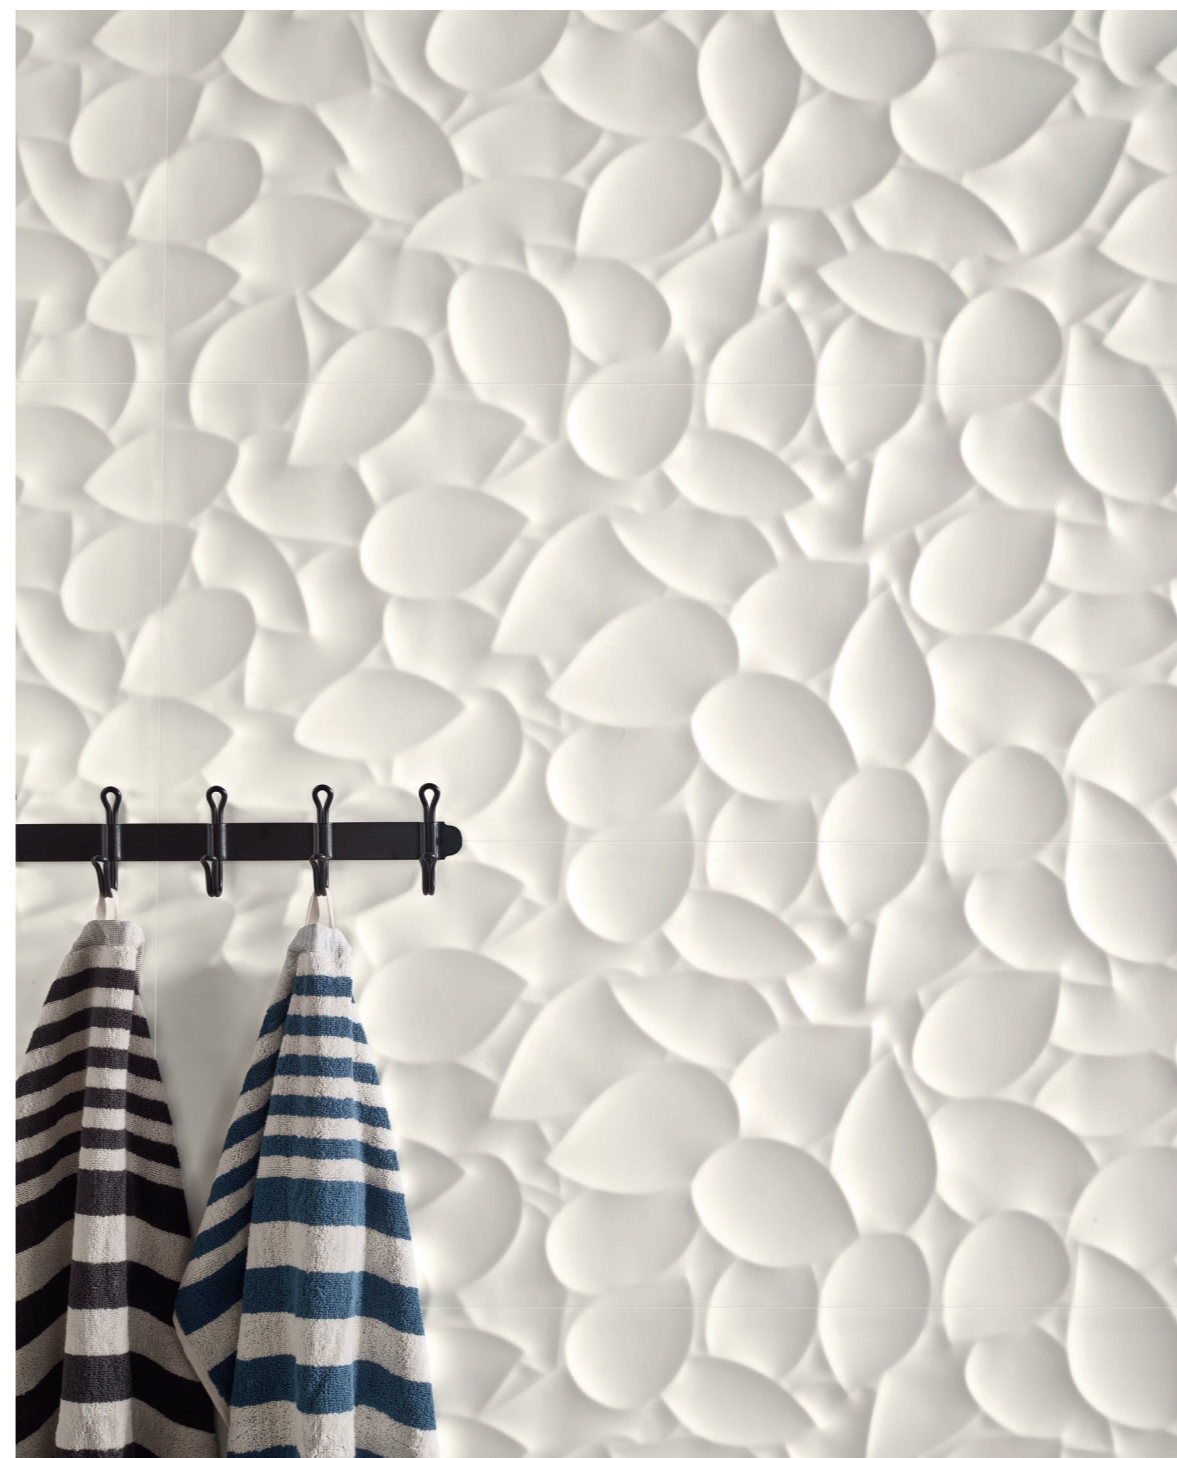

Genesis White Matt
35 x 100 RET.

Genesis Leaf White Matt
35 x 100 RET.

Arena Grey
60 x 60

Genesis Deep Blue Matt
35 x 100 RET.

Genesis White Matt
35 x 100 RET.

Genesis Leaf White Matt
35 x 100 RET.

Genesis Rise Gold Matt
35 x 100 RET.