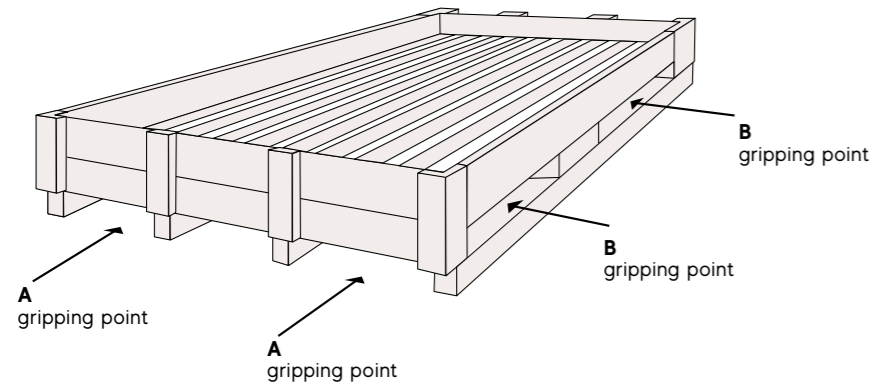

Packaging

Atlas Plan slabs can be shipped in wooden crates or on A-frames made of wood or galvanized steel, according to the customer's choice.

Crates