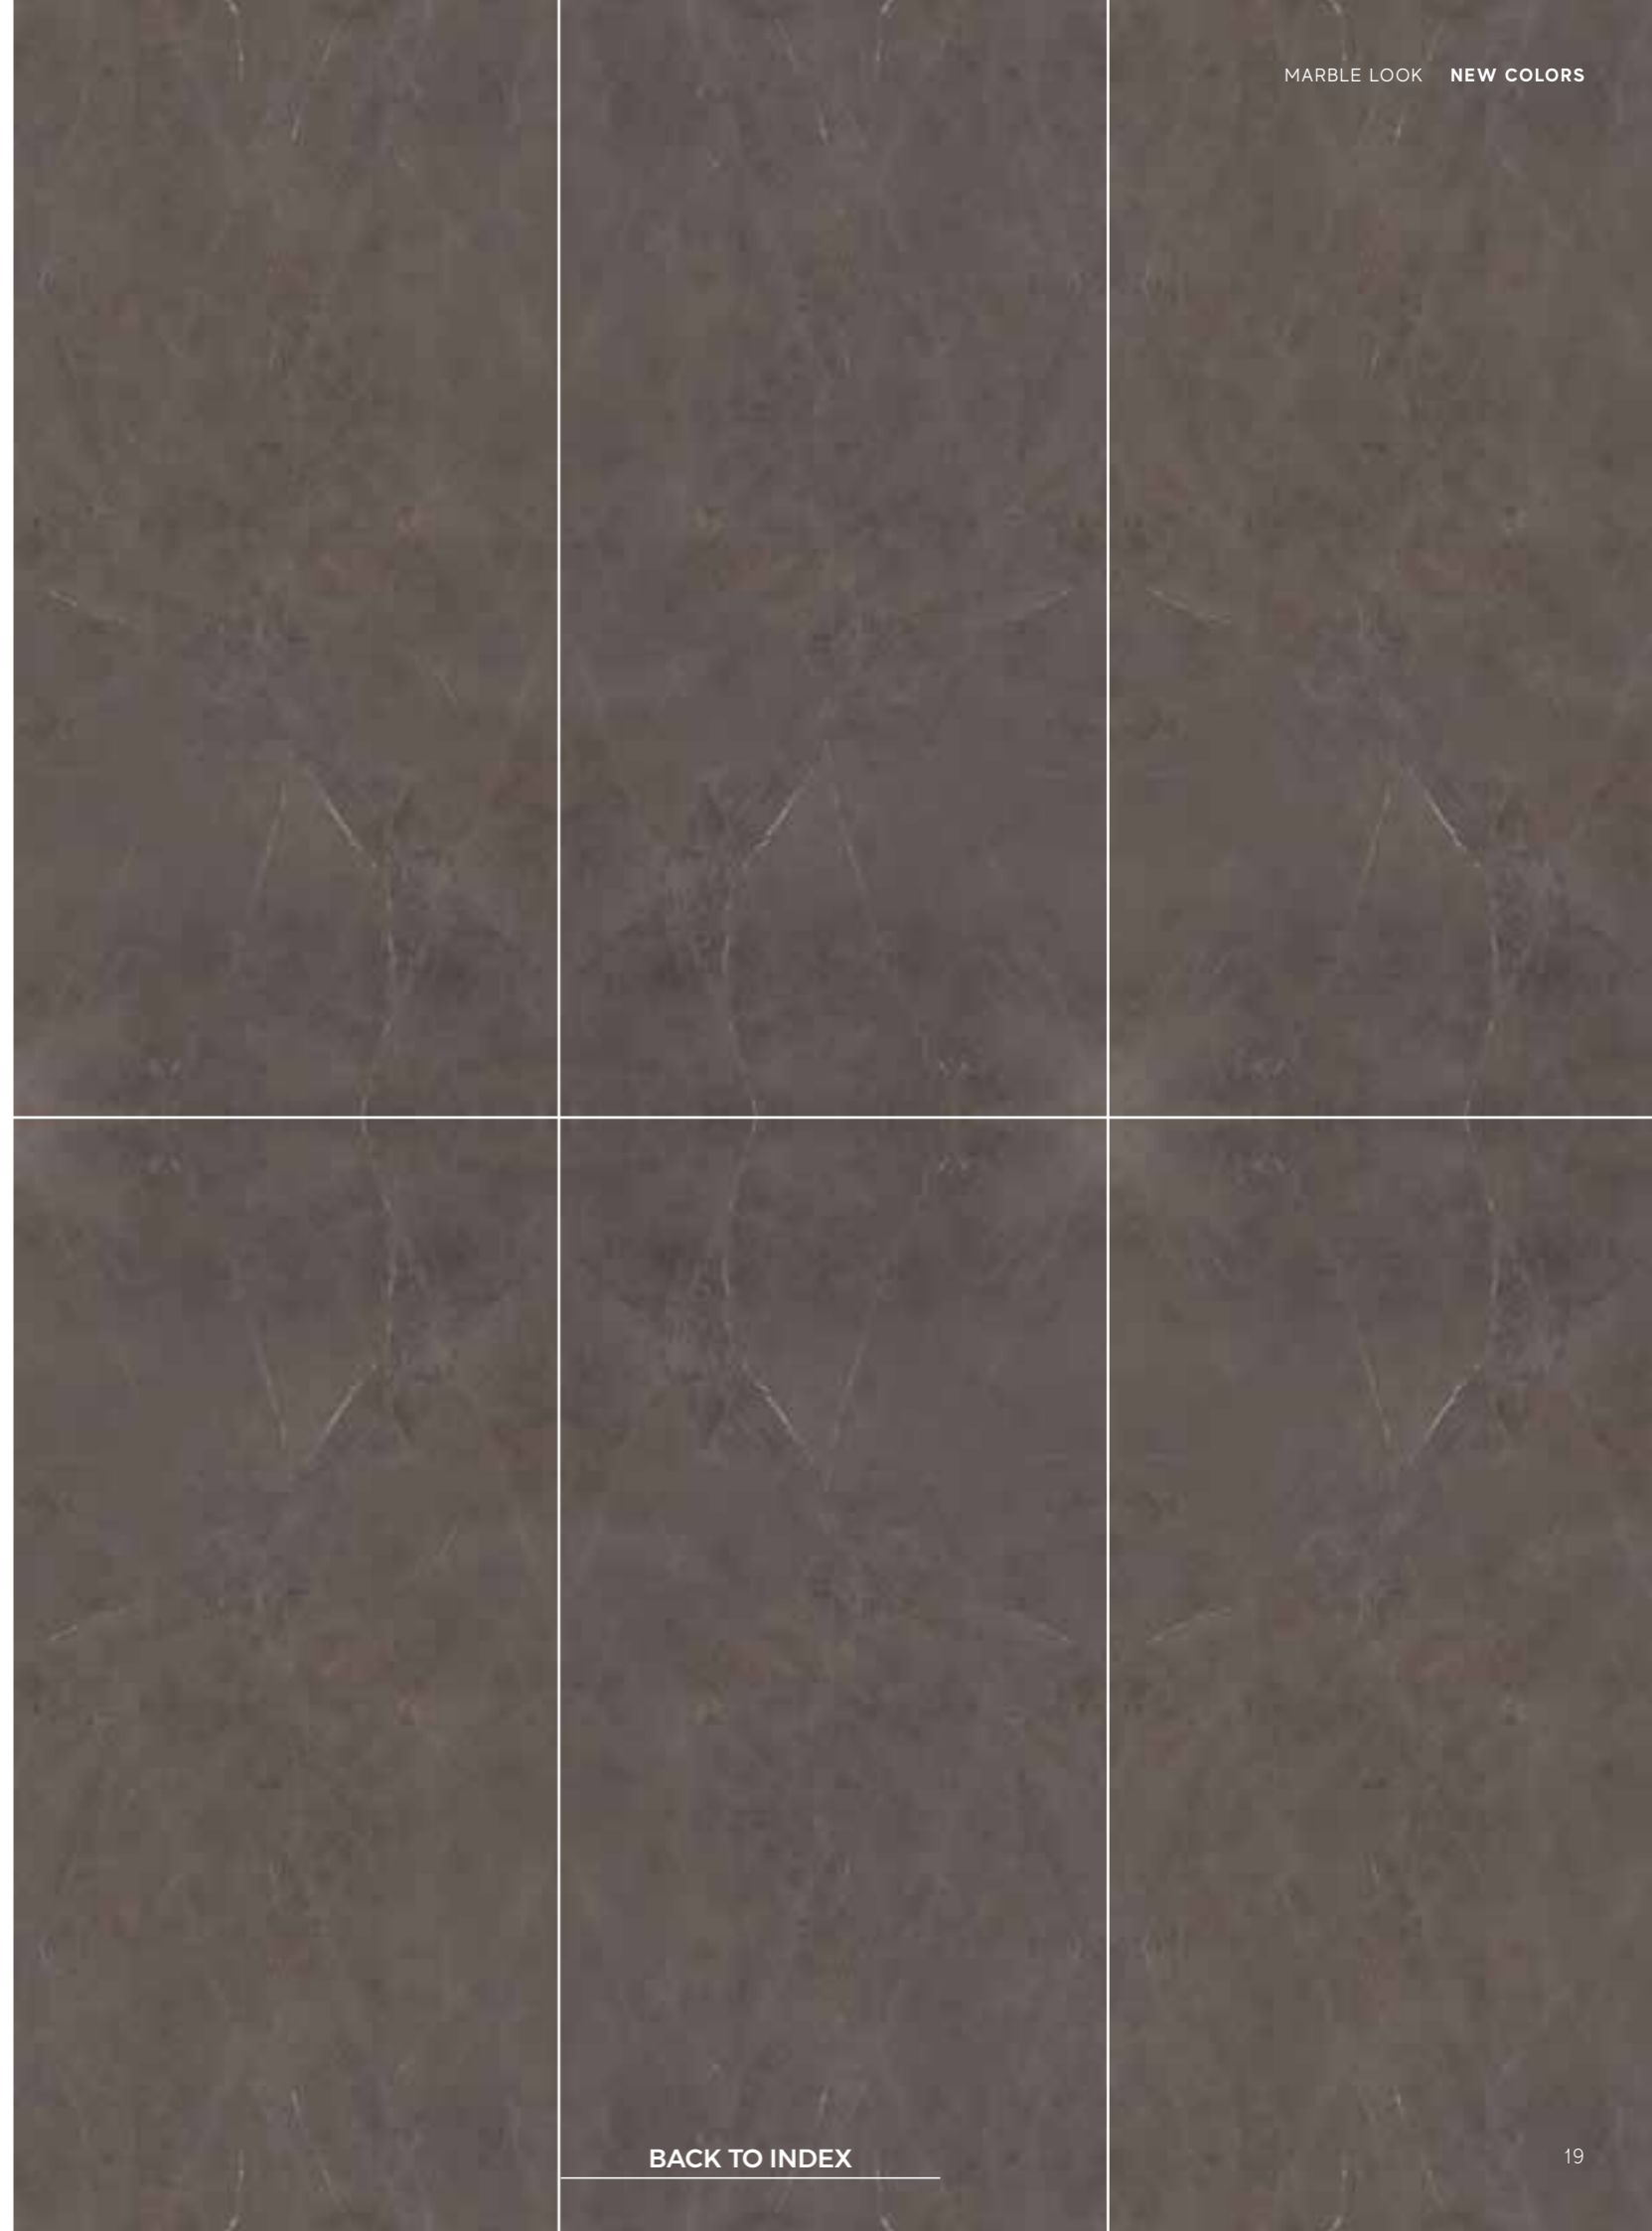

NEW COLOR

calacatta meraviglia

SIZE	THICKNESS	FINISH	CODE
not rectified			
162 x 324 cm 63 3/4" x 127 1/2"	± 12 mm	Polished Silk	AJHH AJHB
> BOOKMATCH	± 12 mm	Polished Silk	AJHI AJHC

Also available in other sizes in the Atlas Concorde range.