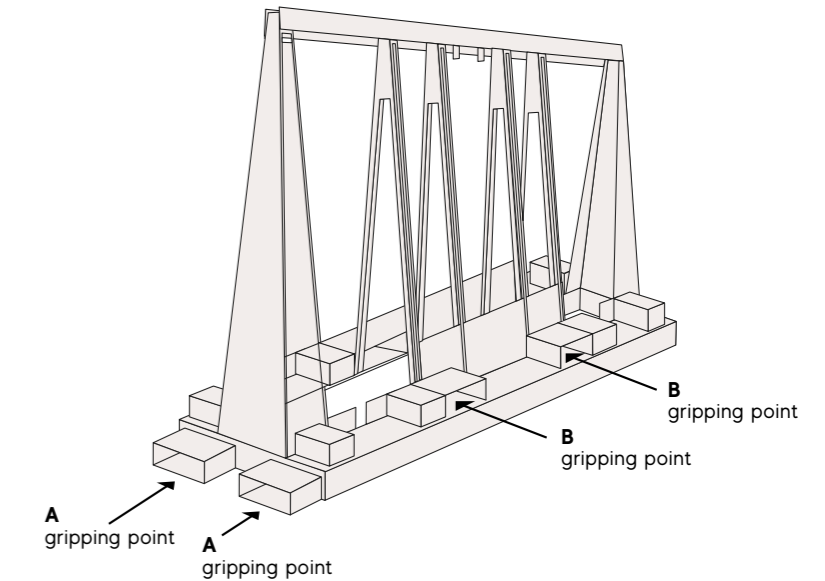

A-frame

Wooden A-frame

Steel A-frame

MATERIAL	CERTIFICATION	DIMENSIONS [MM - INCHES]	WEIGHT [KG - LBS]	GRIPPING POINTS
Wood	Structural and phytosanitary features*	3300x750x1953 130"x30" x77"	205 - 452	4-way (A or B)
Galvanised steel	Structural	3300x750x1950 130"x30" x77"	176 - 388	4-way (A or B)