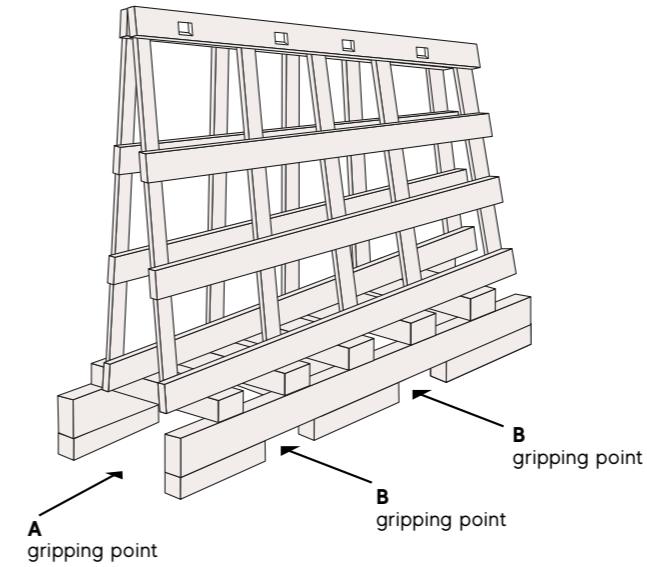

A-frame

Wooden A-frame

Steel A-frame

MATERIAL	CERTIFICATION	DIMENSIONS [MM - INCHES]	WEIGHT [KG - LBS]	GRIPPING POINTS
Wood	Structural and phytosanitary features*	3300x750x1953 130"x30" x77"	205 - 452	4-way (A or B)
Galvanised steel	Structural	3300x750x1950 130"x30" x77"	176 - 388	4-way (A or B)