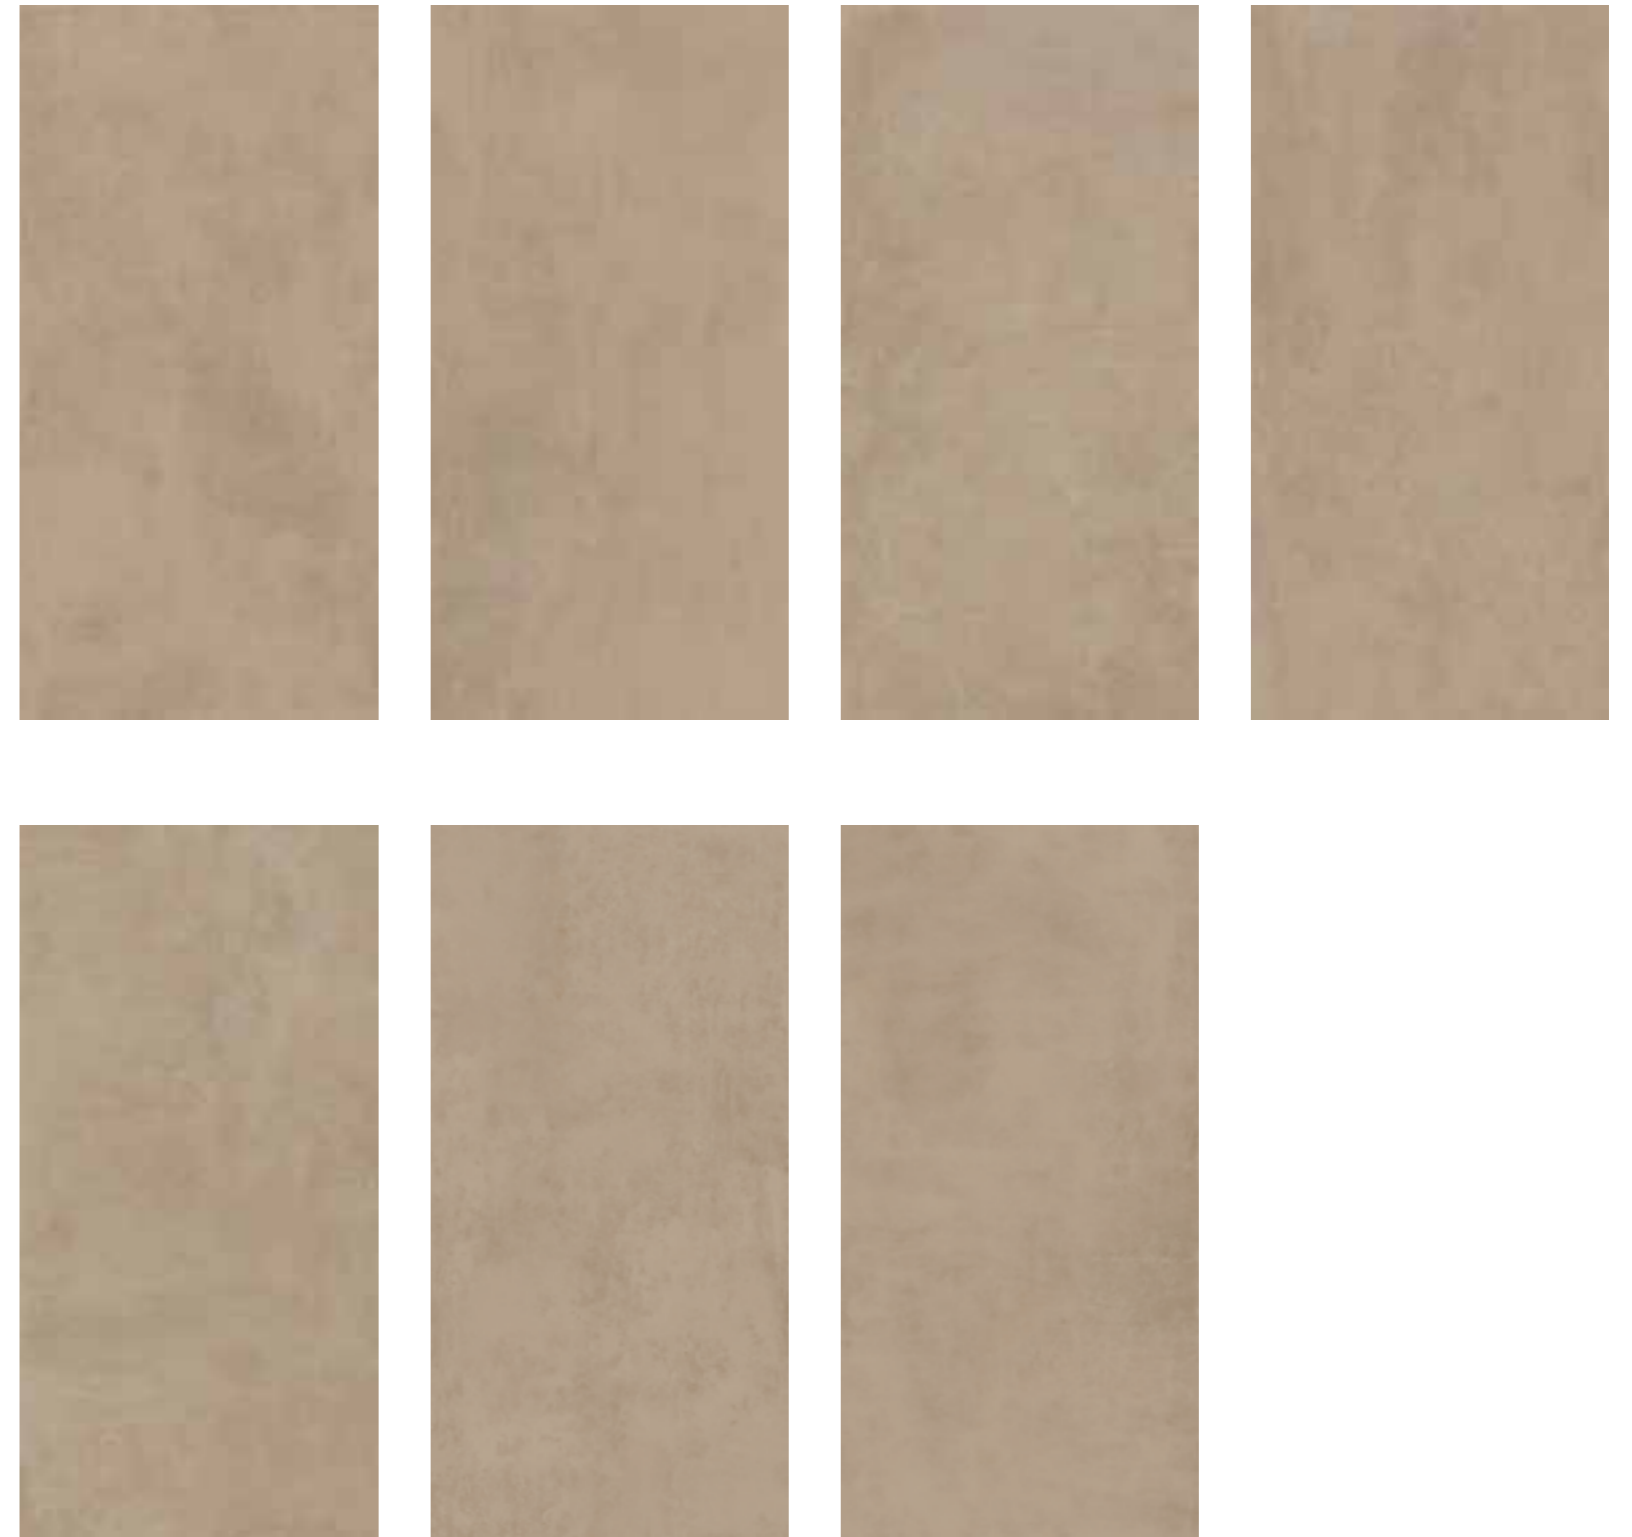

boost pro clay

SIZE	THICKNESS	FINISH	CODE
rectified monocaliber			
160 x 320 cm 63" x 126"	± 6 mm	Hammered	A0QE

Also available in other sizes in the Atlas Concorde range.

patterns

[BACK TO INDEX](#)