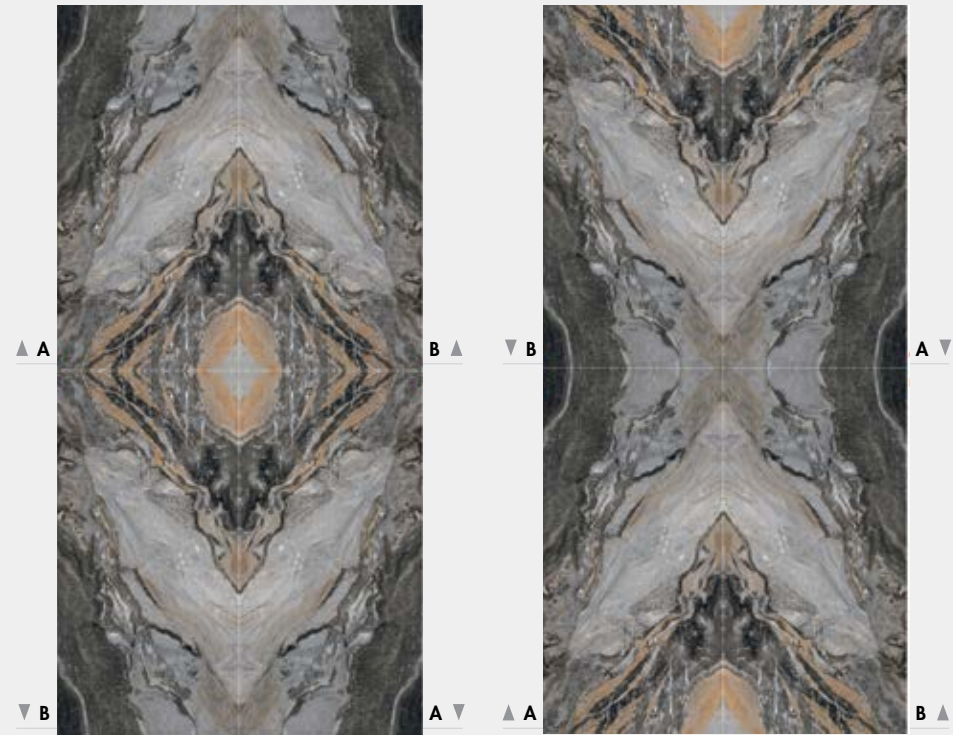

Floor Tile / Pavimento ORÓBICO AQUA 90 X 90 REC. SSHINE

DECOR. ORÓBICO BLACK A
60 X 120 / 24" X 48" REC. SSHINE
N13C4

DECOR. ORÓBICO BLACK B
60 X 120 / 24" X 48" REC. SSHINE
N13C4

COMP. ORÓBICO BLACK BOOKMATCH