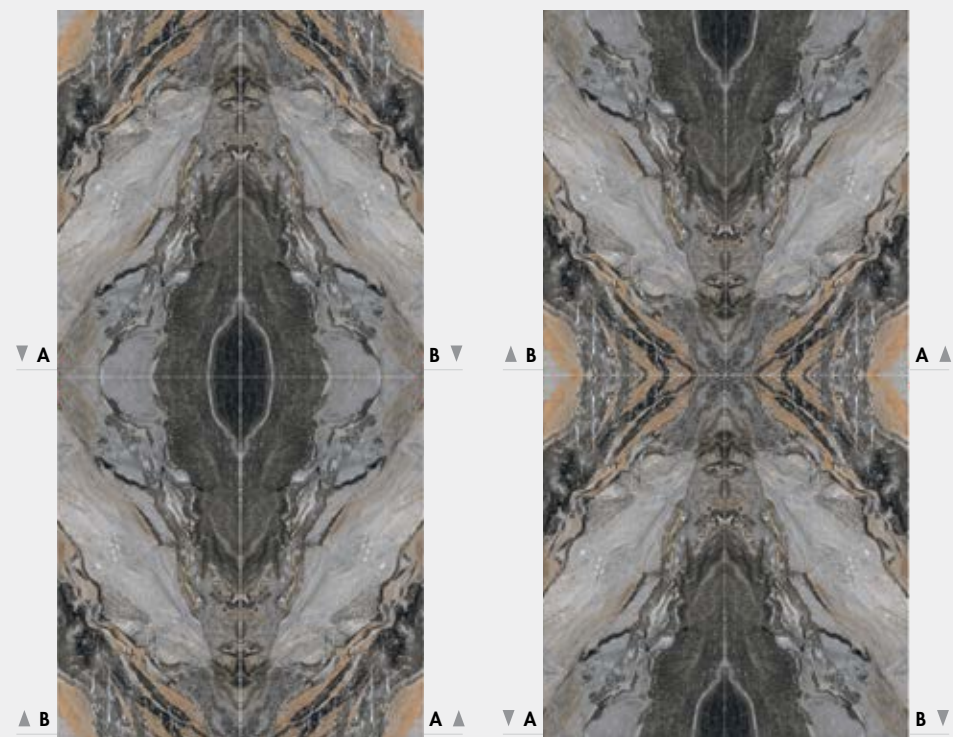

COMP. 3 - ORÓBICO BLACK BOOKMATCH

COMP. 4 - ORÓBICO BLACK BOOKMATCH