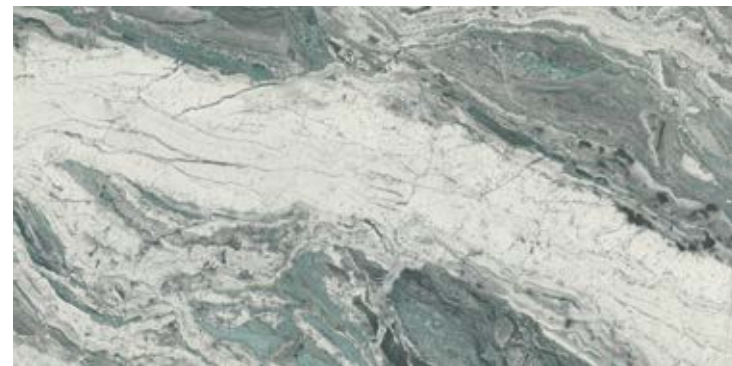

ORÓBICO AQUA
60 X 120 / 24" X 48" REC. SSHINE