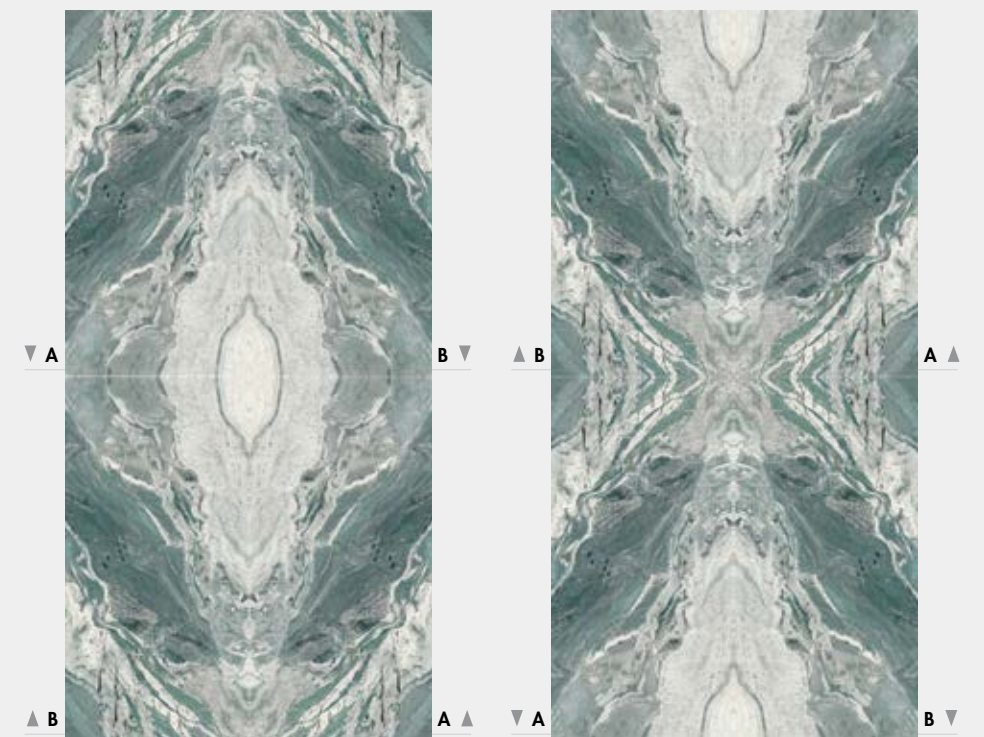

COMP. 1 - ORÓBICO BLACK BOOKMATCH

COMP. 2 - ORÓBICO BLACK BOOKMATCH

COMP. 3 - ORÓBICO BLACK BOOKMATCH

COMP. 4 - ORÓBICO BLACK BOOKMATCH

DECOR. ORÓBICO AQUA A
60 X 120 / 24" X 48" REC. SSHINE
N13C4

DECOR. ORÓBICO AQUA B
60 X 120 / 24" X 48" REC. SSHINE
N13C4

COMP. ORÓBICO AQUA BOOKMATCH

COMP. 1 - ORÓBICO AQUA BOOKMATCH

COMP. 2 - ORÓBICO AQUA BOOKMATCH

COMP. 3 - ORÓBICO AQUA BOOKMATCH

COMP. 4 - ORÓBICO AQUA BOOKMATCH

60
120

Wall Tile / Revestimiento DECOR. ORÓBICO AQUA A 60 X 120 REC. SSHINE - DECOR. ORÓBICO AQUA B 60 X 120 REC. SSHINE
Floor Tile / Pavimento LORD BLANCO 60 X 60 REC. NPLUS