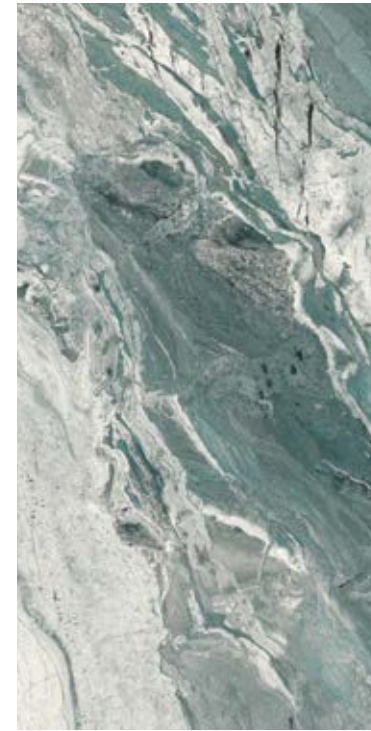

COMP. 1 - ORÓBICO BLACK BOOKMATCH

COMP. 2 - ORÓBICO BLACK BOOKMATCH

COMP. 3 - ORÓBICO BLACK BOOKMATCH

COMP. 4 - ORÓBICO BLACK BOOKMATCH

DECOR. ORÓBICO AQUA A
60 X 120 / 24" X 48" REC. SSHINE
N13C4

DECOR. ORÓBICO AQUA B
60 X 120 / 24" X 48" REC. SSHINE
N13C4