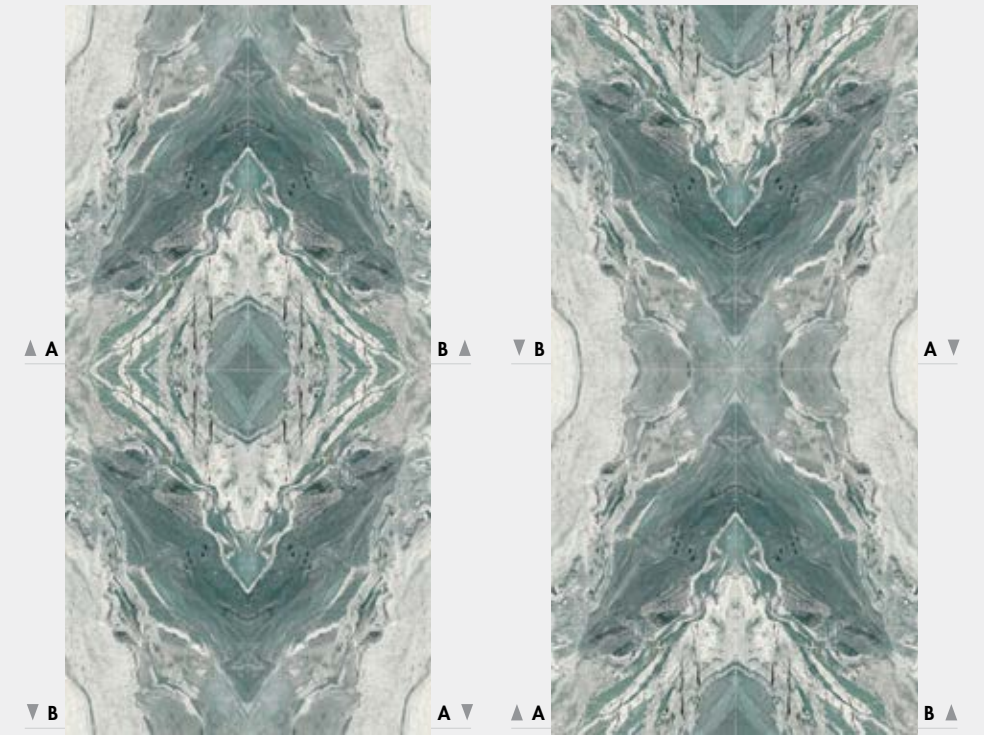

COMP. 1 - ORÓBICO AQUA BOOKMATCH

COMP. 2 - ORÓBICO AQUA BOOKMATCH