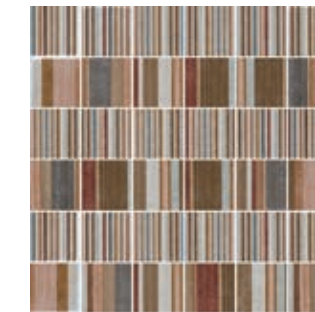

•Mold. Metal Plata Brillo 1,5x50 P20 28.720.804.2466

•Bond ST Artico 25x50 M09 27.588.393.0496 ©

•Bond ST Ash 25x50 M09 27.588.344.0496 ©

•Bond ST Bone 25x50 M09 27.588.413.0496 ©

•Bond ST Multicolor 25x50 M09 27.588.245.0496 ©