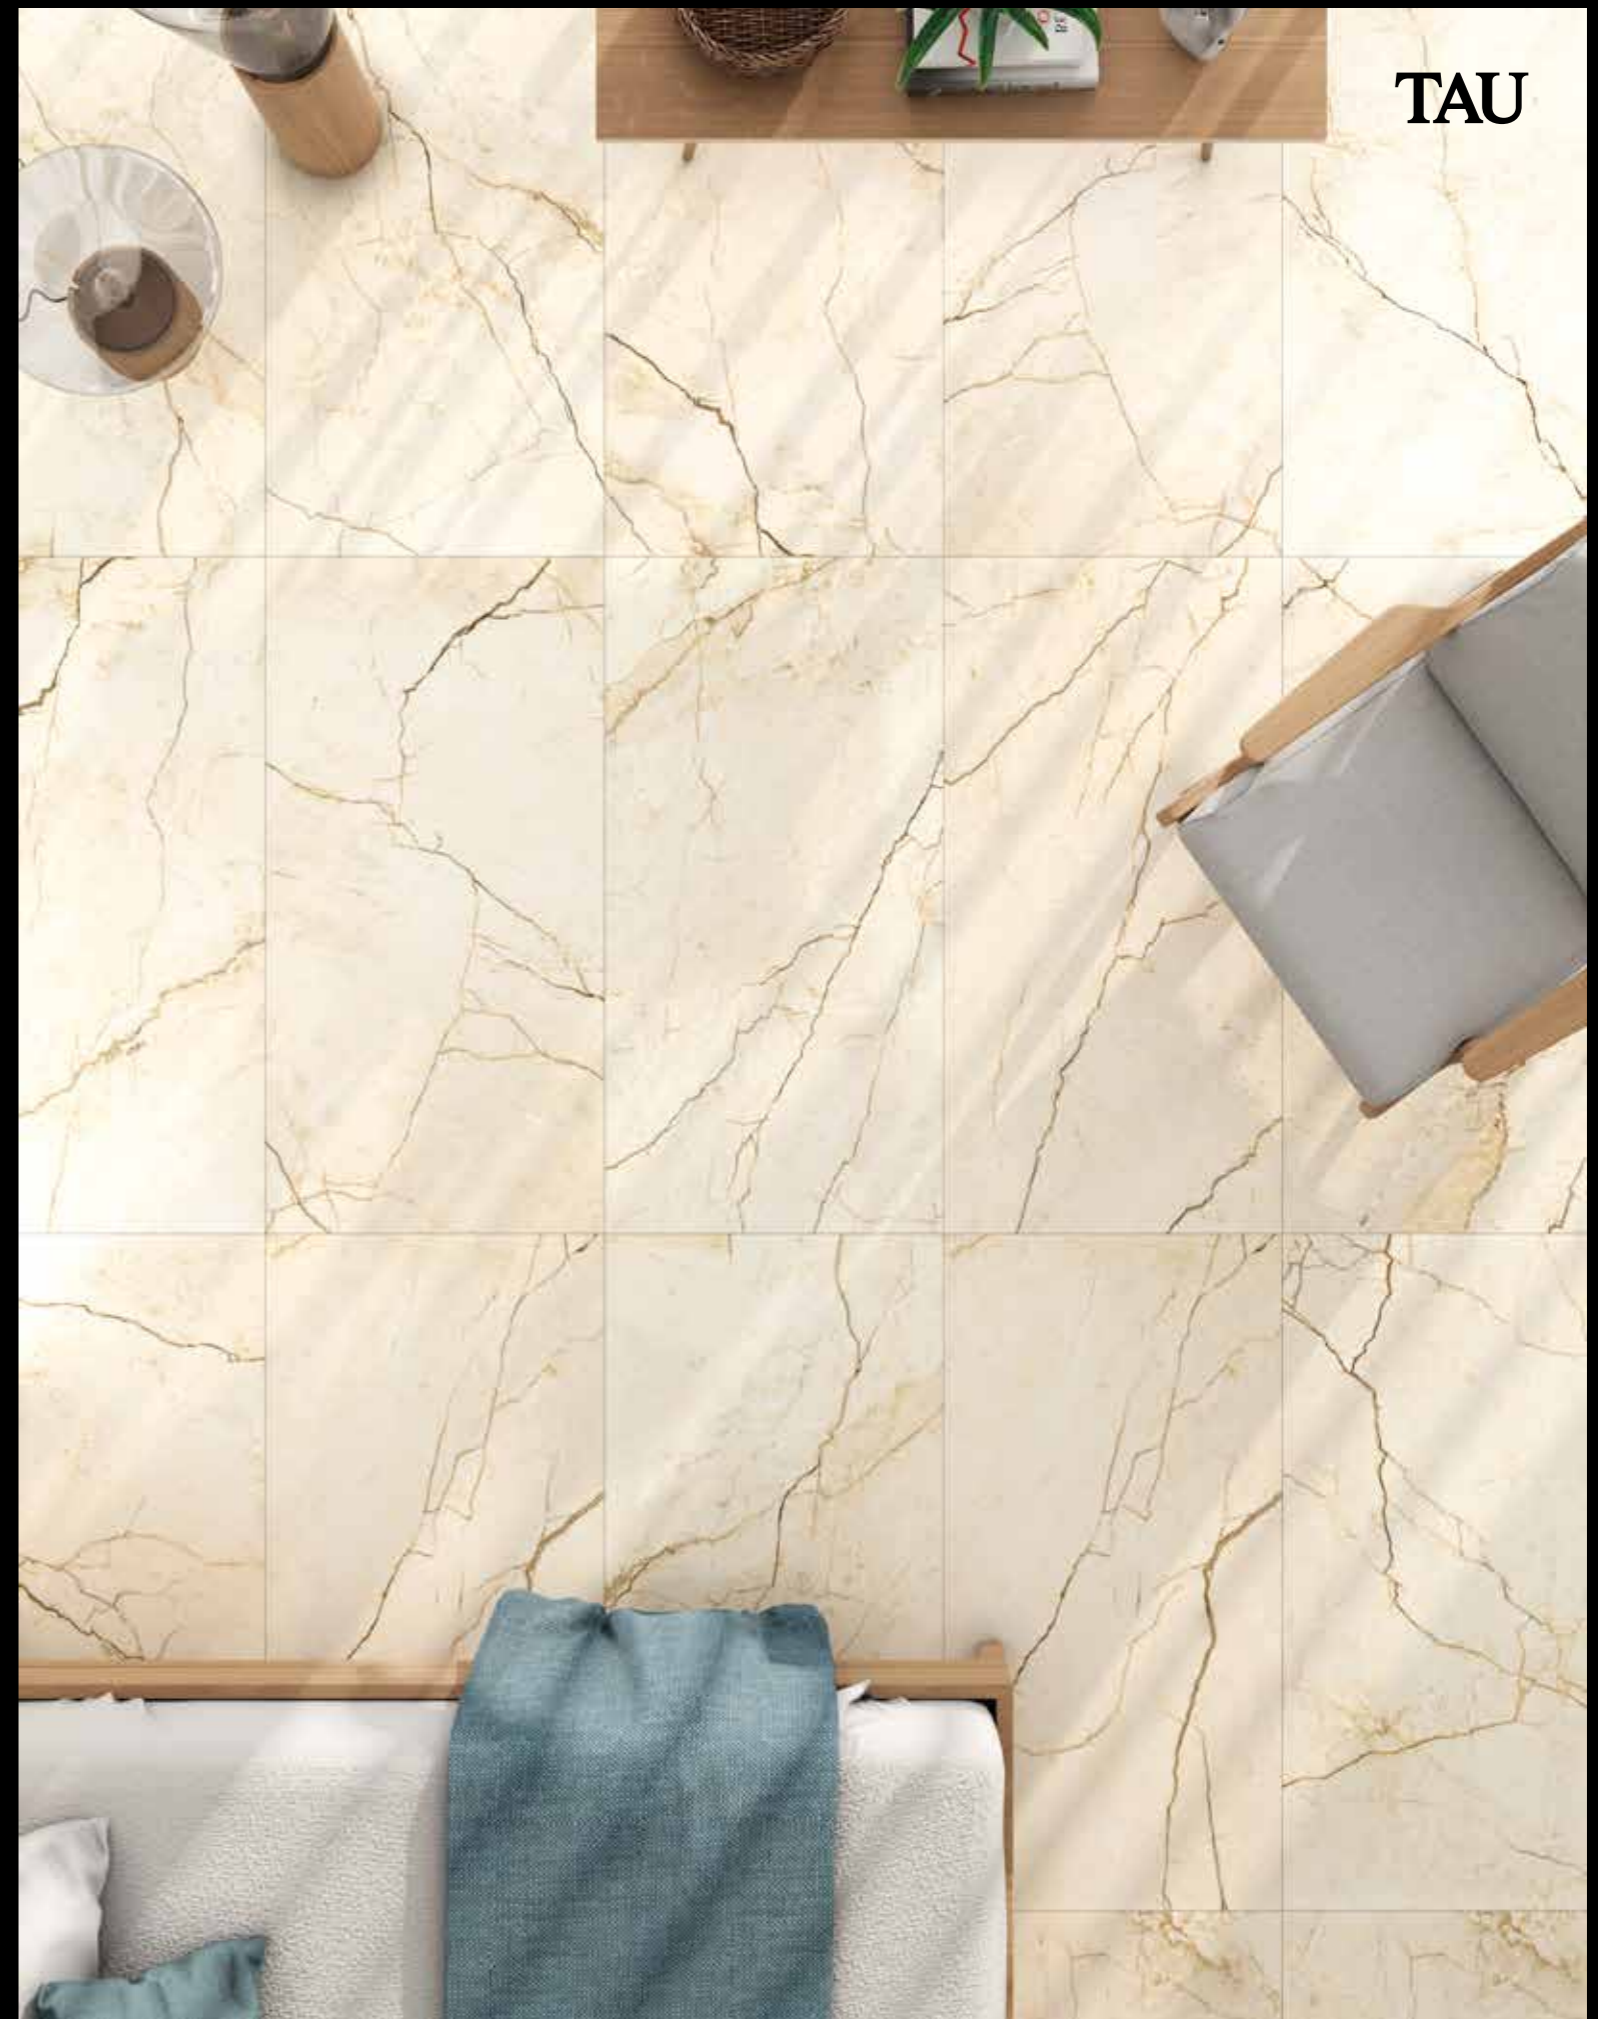

AVORIO

Natural Matt
Pulido Polished

P V2 R

FORMATS

60x120 / 24"x48"
Natural M 23
Pulido M 26

120x120 / 48"x48"
Natural M 32
Pulido M 37

TECHNICAL SPECIFICATIONS

CUMPLE	< 0,5%	PEI 3	45 / 60	RESISTE	RESISTE	RESISTE	GA	C5

TAU

Floor tile Avorio Cream 60x120

AVORIO

AVORIO CREAM 18 DESIGNS 60x120

Floor tile Avorio Cream 60x120. Wall tile Castrovillari White 60x120 and Sisal Gold 30x90.