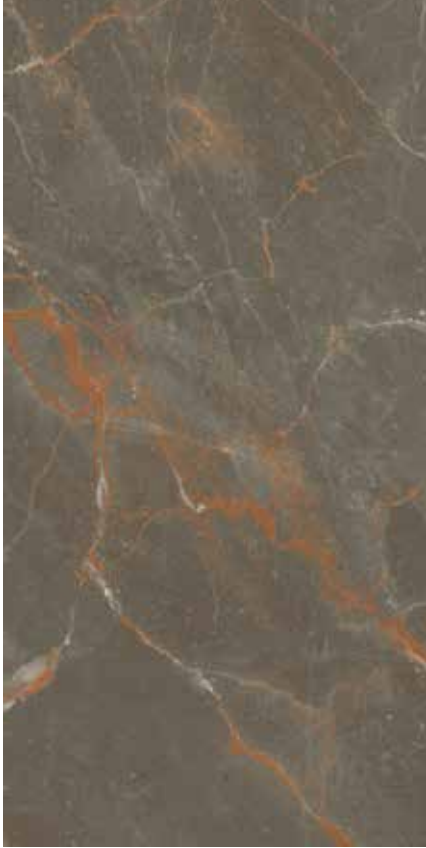

Riscal Brown Pulido 120 x 120 cm.

Riscal / New collection

Porcelánico / Porcelain tiles

Riscal Brown Natural
80 x 160 cm.

P8016R

Riscal Brown Natural
60 x 60 cm. Rect.

PR6060R

Riscal Brown Natural
80 x 80 cm.