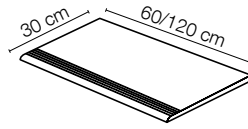

Gradino
Step tread
Nez de marche
Stufenplatte

**Gradone
(assemblato)**

**Angolare
(assemblato)**

Formati Sizes Formats Formate	cm 9x60 3 ^{1/2} "x23 ^{5/8} "	cm 30x60 11 ^{3/4} "x23 ^{5/8} "	cm 120x33 47 ^{1/4} "x13"	cm 120x33 47 ^{1/4} "x13"
	cm 9x90 3 ^{1/2} "x35 ^{3/8} "	cm 30x120 11 ^{3/4} "x47 ^{1/4} "		