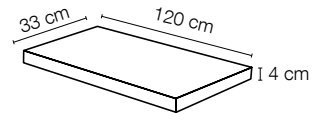

Gradino
Step tread
Nez de marche
Stufenplatte

**Gradone
(assemblato)**

**Angolare
(assemblato)**

Formati Sizes Formats Formate	cm 9x60 3 ^{1/2} "x23 ^{5/8} "	cm 30x60 11 ^{3/4} "x23 ^{5/8} "	cm 120x33 47 ^{1/4} "x13"	cm 120x33 47 ^{1/4} "x13"
	cm 9x90 3 ^{1/2} "x35 ^{3/8} "	cm 30x120 11 ^{3/4} "x47 ^{1/4} "		