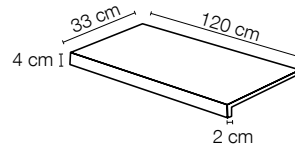

Gradino
Step tread
Nez de marche
Stufenplatte

**Gradone
(assemblato)**

**Angolare
(assemblato)**

Formati Sizes Formats Formate	cm 9x60 3 ^{1/2} "x23 ^{5/8} "	cm 30x60 11 ^{3/4} "x23 ^{5/8} "	cm 120x33 47 ^{1/4} "x13"	cm 120x33 47 ^{1/4} "x13"
	cm 9x90 3 ^{1/2} "x35 ^{3/8} "	cm 30x120 11 ^{3/4} "x47 ^{1/4} "		