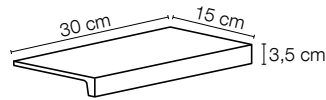

Gradino
Step tread
Nez de marche
Stufenplatte

**Gradone
(assemblato)**

**Angolare
(assemblato)**

Formati Sizes Formats Formate	cm 9x60 3 ^{1/2} "x23 ^{5/8} "	cm 30x60 11 ^{3/4} "x23 ^{5/8} "	cm 120x33 47 ^{1/4} "x13"	cm 120x33 47 ^{1/4} "x13"
	cm 9x90 3 ^{1/2} "x35 ^{3/8} "	cm 30x120 11 ^{3/4} "x47 ^{1/4} "		