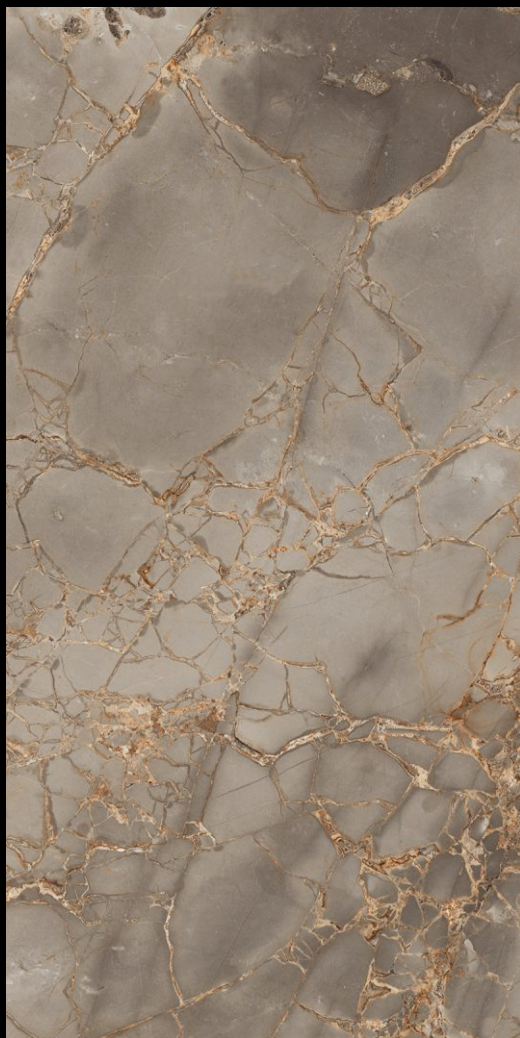

600X
1200MM

DENIA GOLD

#HIGH GLOSSY

RANDOM: 5