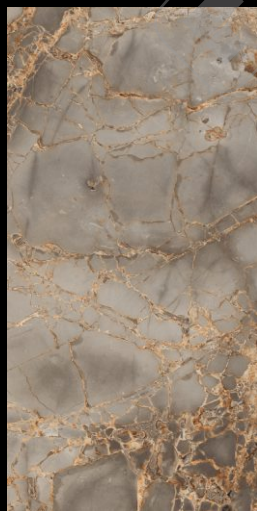

600X
1200MM

DENIA GOLD

#HIGH GLOSSY

RANDOM: 5