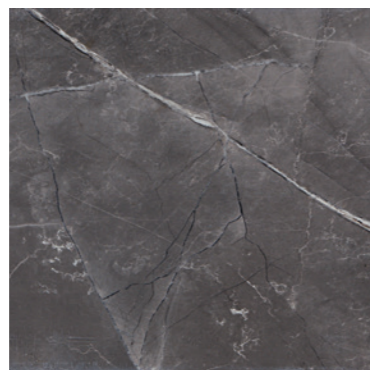

Ess. Pulpis Marengo 60,8x60,8
Ess. Pulpis Marengo 60x60