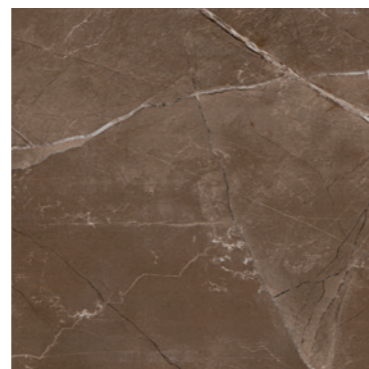

Ess. Pulpis Moka 60,8x60,8
Ess. Pulpis Moka 60x60