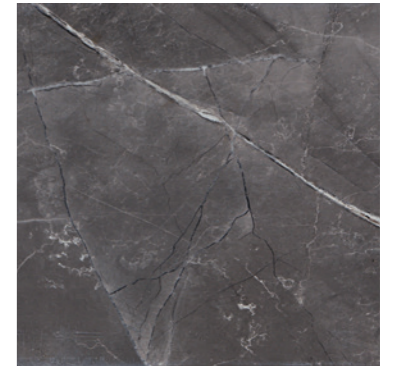

Ess. Pulpis

Pulpis Marengo 33,3x100
Ess. Pulpis Gris 60,8x60,8

Ess. Pulpis Blanco

Ess. Pulpis Gris

Ess. Pulpis Marengo

Ess. Pulpis Marfil

Ess. Pulpis Moka

Formatos / Formats

Pasta Blanca / White Body Tiles / Pâte Blanche / Weisser Scherben
33,3x100
13.11"x39.37"