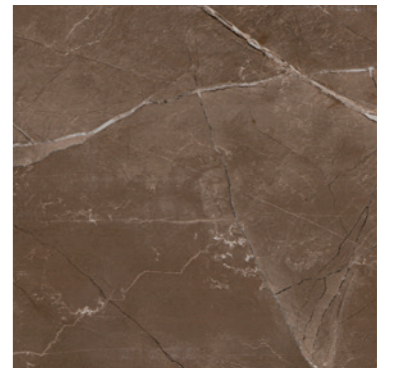

Ess. Pulpis

Pulpis Marengo 33,3x100
Ess. Pulpis Gris 60,8x60,8

Ess. Pulpis Blanco

Ess. Pulpis Gris

Ess. Pulpis Marengo

Ess. Pulpis Marfil

Ess. Pulpis Moka

Formatos / Formats

Pasta Blanca / White Body Tiles / Pâte Blanche / Weisser Scherben
33,3x100
13.11"x39.37"