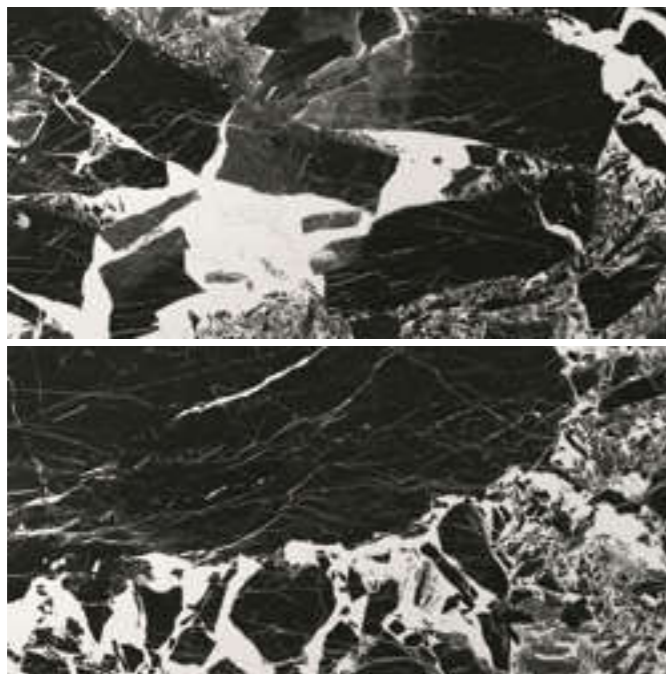

Amuletto

RECTIFIED POLISHED
PORCELAIN TILES

Available Colours

Amuletto
60x120cm. / 23,6"x47,2"
2 Tiles shown

Technical Features

Different graphics randomly packaged

Available Sizes

- 60x120cm. / 23,6"x47,2" - GPR
- 120x120cm. / 47,2"x47,2" - GPR

Special Pieces

1. Net 30x30cm. / 11,8"x11,8" - GPR
2. *More information at page94*

	Pz/box	Sqm/box	Kg/box	Bx/Pallet	Sqm/Pallet	Kg/Pallet
60x120	2pz	1,44	36,43	32bx	46,08	1.140
120x120	1pz	1,44	39,50	36bx	51,84	1.335