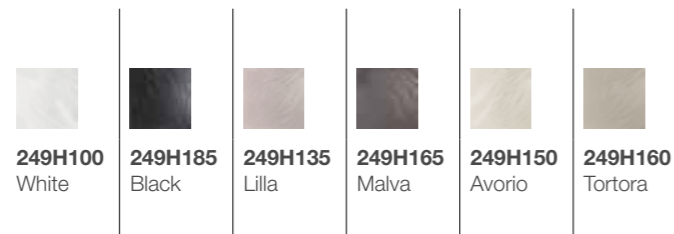

REFLECTION

(60x60 . 24"x24" RET)
(30x60 . 12"x24" RET)
(20x60 . 8"x24" RET)

DECORI - DECORS