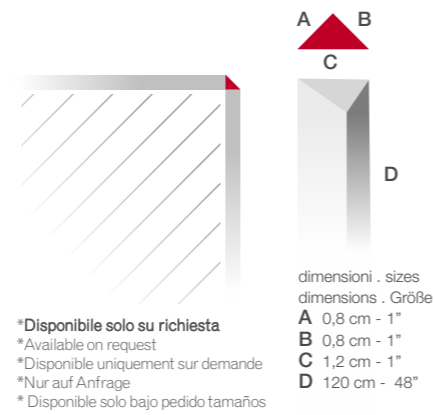

REFLECTION

(60x60 . 24"x24" RET)
(30x60 . 12"x24" RET)
(20x60 . 8"x24" RET)

DECORI - DECORS